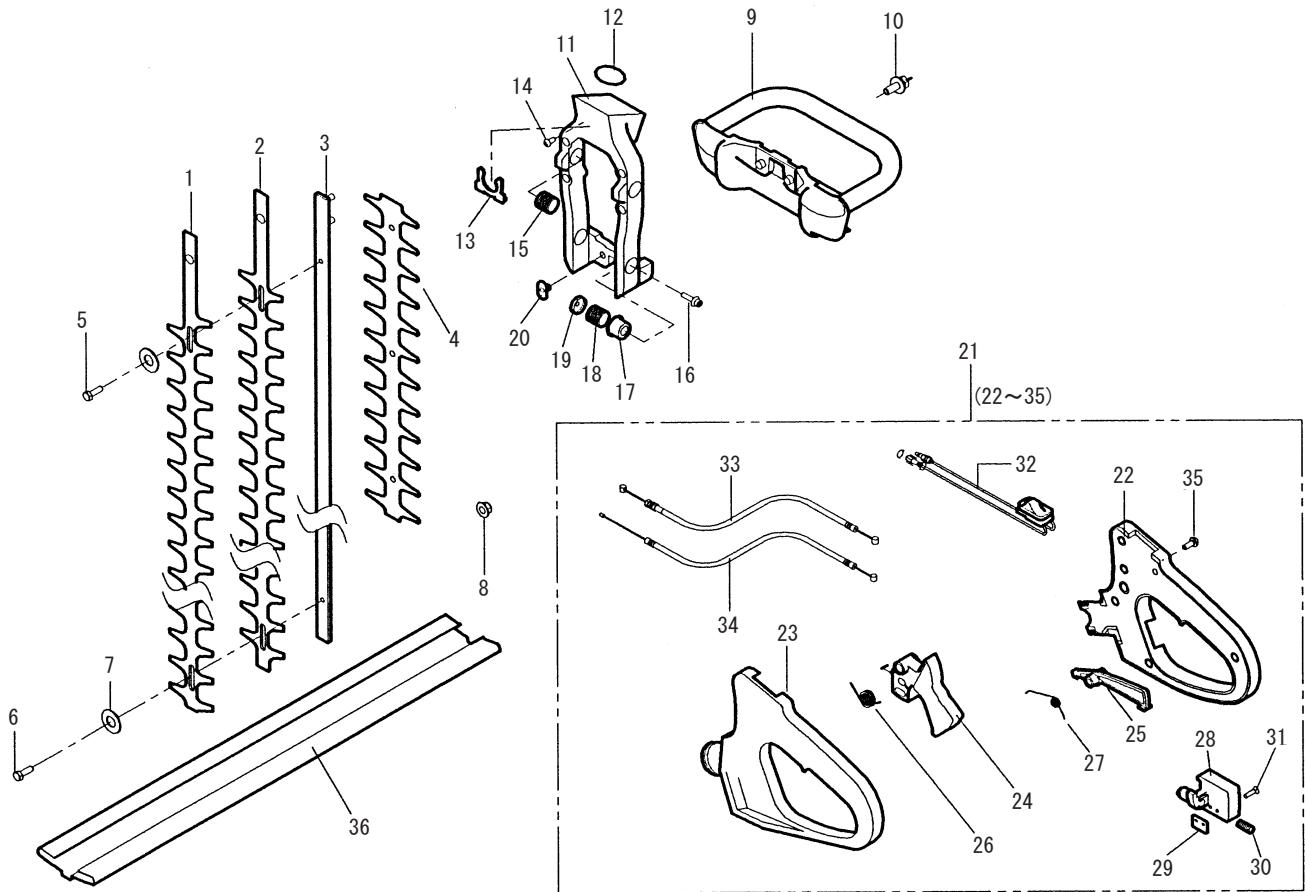

TM3200

CUTTER, HANDLE

PARTS LIST

REF. No.	PARTS No.	PARTS NAME	CUTTER, HANDLE		4/4	Jun, 2003	REMARKS
			Q'TY	NCLUDNG			
26	68013 321	SPRING	1				
27	68013 322	SPRING	1				
28	36061 142	KNOB	1				
29	11050 167	FIXING PLATE	1				
30	68013 323	SPRING	1				
31	465L 0310	(+) TAPPING SCREW	2				
32	71148 148	STOP SWITCH ASS'Y	1				
33	91057 108	BRAKE WIRE	1				
34	91001 310	THROTTLE WIRE	1				
35	471L 0420	(+) TAPPING SCREW	4				
36	36065 388	COVER	1				
37							
38							
39							
40							
41							
42							
43							
44							
45							
46							
47							
48							
49							
50							