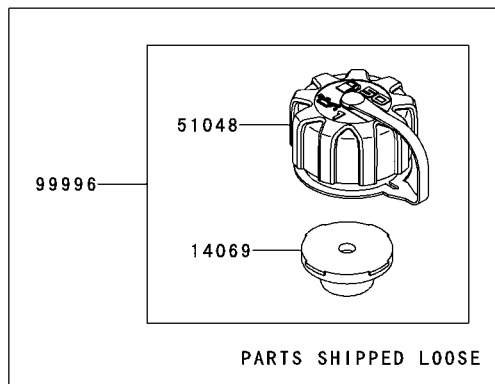

This catalog covers:

TK065D- □ C52

05

This fig. covers:

CARBURETOR

E0180-A679A

Ref. No.	Part No.	Description	Quantity
11053	11053-2066	BRACKET	1
11060	11060-2456	GASKET	1
11061	11061-2054	GASKET	1
11061A	11061-2158	GASKET,CARBURETOR-INSULATOR	1
11061B	11061-2163	GASKET,PLATE	2
12022	12022-2059	VALVE-REED	1
13168	16055-2051	LEVER	1
14025	14025-2157	COVER	1
14043	14043-2051	FILTER	1
15003	15003-2970	CARBURETOR-ASSY	1
16030	16030-2078	VALVE-FLOAT	1
16073	16073-2234	INSULATOR	1
16160	16160-2138	BODY	1
21083	21083-2073	ARM	1
32085	32085-2105	STOPPER	1
43028	43028-2067	DIAPHRAGM	1
43028A	43028-2090	DIAPHRAGM	1
92009	92009-2235	SCREW,5X25	4
92009A	92009-2277	SCREW	2
92009B	92009-2336	SCREW	1
92009C	92009-2438	SCREW	4
92033	92033-2078	RING-SNAP	1
92043	92043-2094	PIN	1
92055	92055-2147	RING-O	1
92063	92063-2461	JET-MAIN,#55.5	1
92144	92144-2308	SPRING	1
92172	92172-2091	SCREW,3X12	1
92200	92200-2074	WASHER	1

This catalog covers:

TK065D- □ C52

This fig. covers:

07 FUEL-TANK/FUEL-VALVE

E0200-A475D

Ref. No.	Part No.	Description	Quantity
14069	14069-2088	BREATHER	1
49019	49019-2085	FILTER-FUEL	1
49043	49043-2073	PUMP-PRIMING,CARBURETOR	1
51048	51048-2083	CAP-ASSY-TANK	1
92071	92071-2142	GROMMET,FUEL TANK	1
92170	92170-2110	CLAMP	2
92171	92171-2073	CLAMP	2
92191	92191-2136	TUBE,3X5X300	1
92192	92192-2086	TUBE,2.3X5X93	1
92192A	92192-2150	TUBE,3X6X160	1
99996	99996-6089	CAP-TANK & BREATHER,ASSY	1

This catalog covers:

TK065D- □ C52

09

This fig. covers:

LABEL

F0290-B350A

Ref. No.	Part No.	Description	Quantity
56031	56031-2468	LABEL-MANUAL	1
56070	56070-2020	LABEL-WARNING	1
56070A	56070-2074	LABEL-WARNING	1