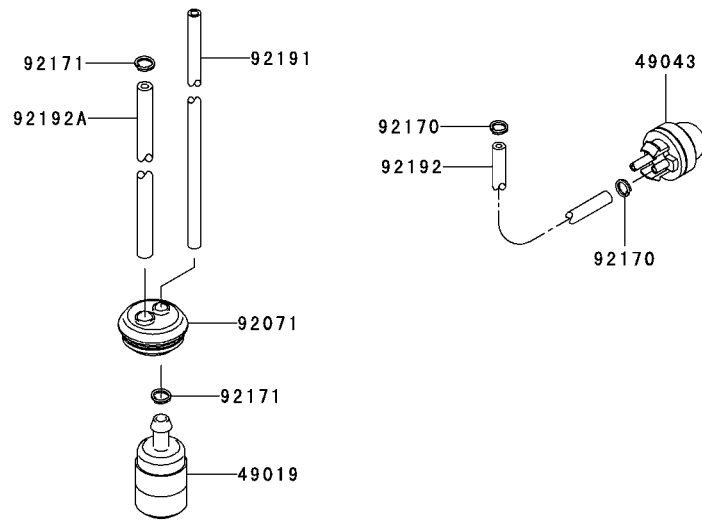

This catalog covers:

TK065D- □ C52

This fig. covers:

07 FUEL-TANK/FUEL-VALVE

E0200-A475D

Ref. No.	Part No.	Description	Quantity
14069	14069-2088	BREATHER	1
49019	49019-2085	FILTER-FUEL	1
49043	49043-2073	PUMP-PRIMING,CARBURETOR	1
51048	51048-2083	CAP-ASSY-TANK	1
92071	92071-2142	GROMMET,FUEL TANK	1
92170	92170-2110	CLAMP	2
92171	92171-2073	CLAMP	2
92191	92191-2136	TUBE,3X5X300	1
92192	92192-2086	TUBE,2.3X5X93	1
92192A	92192-2150	TUBE,3X6X160	1
99996	99996-6089	CAP-TANK & BREATHER,ASSY	1