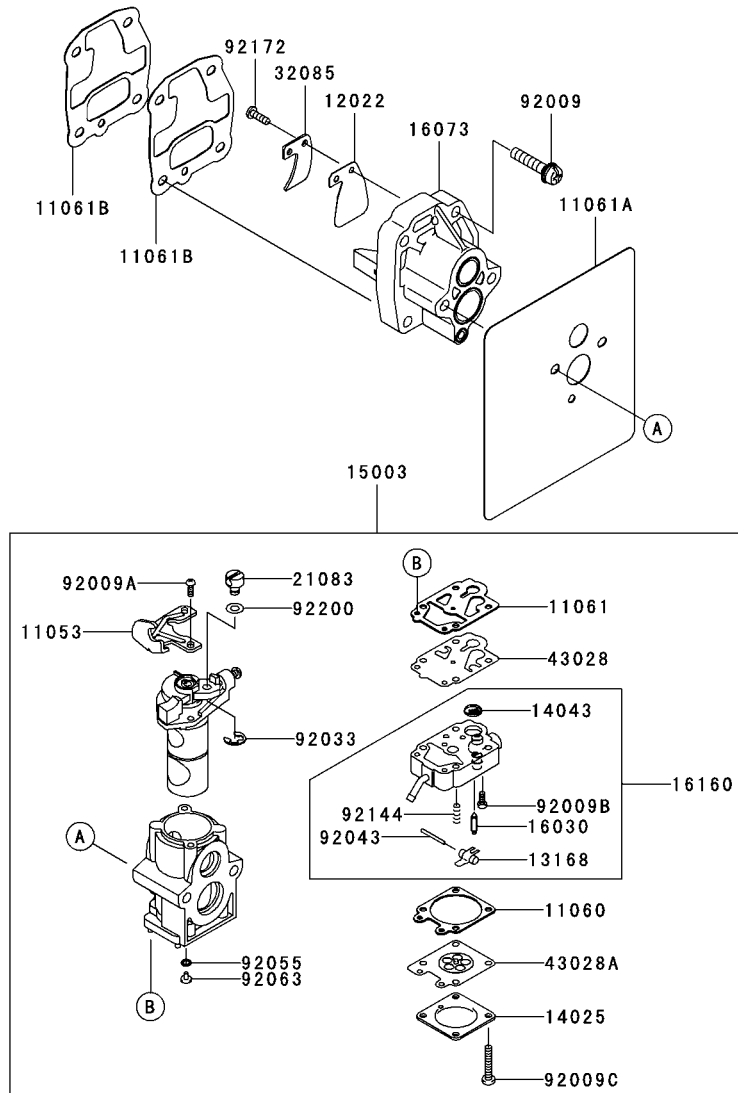

This catalog covers:

TK065D- □ C52

04

This fig. covers:

ELECTRIC-EQUIPMENT

E0160-B053A

Ref. No.	Part No.	Description	Quantity
21050	21050-2308	FLYWHEEL	1
21130	21130-2056	CAP-SPARK PLUG	1
21169	21169-2051	TERMINAL	1
21171	21171-2247	COIL-ASSY-IGNITION	1
26011	26011-2379	WIRE-LEAD	1
92059	92059-2233	TUBE,6X7.4X300	1
92070	92070-2113	PLUG-SPARK,BPMR7A(NGK),SOLID	1
92071	92071-2164	GROMMET	1
92153	92153-2079	BOLT,4X20	2
92210	92210-1325	NUT,M10	1

This catalog covers:

TK065D- □ C52

05

This fig. covers:

CARBURETOR

E0180-A679A

Ref. No.	Part No.	Description	Quantity
11053	11053-2066	BRACKET	1
11060	11060-2456	GASKET	1
11061	11061-2054	GASKET	1
11061A	11061-2158	GASKET,CARBURETOR-INSULATOR	1
11061B	11061-2163	GASKET,PLATE	2
12022	12022-2059	VALVE-REED	1
13168	16055-2051	LEVER	1
14025	14025-2157	COVER	1
14043	14043-2051	FILTER	1
15003	15003-2970	CARBURETOR-ASSY	1
16030	16030-2078	VALVE-FLOAT	1
16073	16073-2234	INSULATOR	1
16160	16160-2138	BODY	1
21083	21083-2073	ARM	1
32085	32085-2105	STOPPER	1
43028	43028-2067	DIAPHRAGM	1
43028A	43028-2090	DIAPHRAGM	1
92009	92009-2235	SCREW,5X25	4
92009A	92009-2277	SCREW	2
92009B	92009-2336	SCREW	1
92009C	92009-2438	SCREW	4
92033	92033-2078	RING-SNAP	1
92043	92043-2094	PIN	1
92055	92055-2147	RING-O	1
92063	92063-2461	JET-MAIN,#55.5	1
92144	92144-2308	SPRING	1
92172	92172-2091	SCREW,3X12	1
92200	92200-2074	WASHER	1

This catalog covers:

TK065D- □ C52

06

This fig. covers:

AIR-FILTER/MUFFLER

E0190-A891D

Ref. No.	Part No.	Description	Quantity
11029	11029-2021	ELEMENT-ASSY-AIR FILTER	1
11038	11038-2088	CASE-ASSY-AIR FILTER	1
11061	11061-2159	GASKET,MUFFLER-CYLINDER	1
11065	11065-2116	CAP,AIR FILTER	1
13168	13168-2493	LEVER	1
16126	16126-2240	VALVE	1
18077	18077-2131	ARRESTER-SPARK	1
49069	49069-2412	MUFFLER-ASSY	1
92009	92009-2359	SCREW,3X10	1
92009A	92009-2411	SCREW	1
92055	92055-2205	RING-O,ID=31.2	1
92153	92153-2107	BOLT,5X18	2
120	120W0620	BOLT-SOCKET,6X20	2
234	234B0555	SCREW-PAN-WSP+,5X55	2
242	242B0514	SCREW-PAN-WSP+,5X14	1