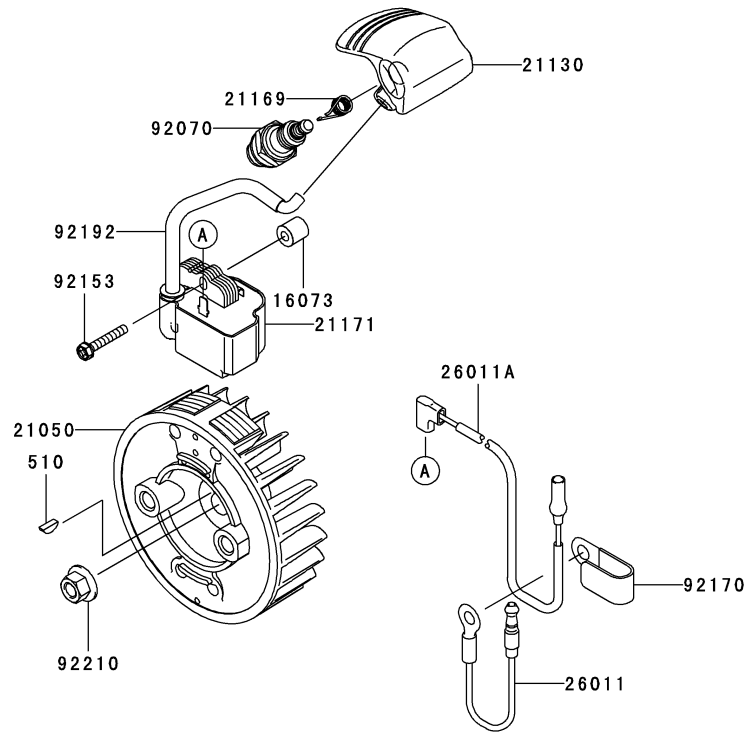

This catalog covers:

**TJ045E- □ C52**

**03**

This fig. covers:

**COOLING-EQUIPMENT**

E0150-A827A

Ref. No.	Part No.	Description	Quantity
49089	49089-2659	SHROUD-ENGINE	1
59066	59066-2811-754	HOUSING-FAN	1
92172	92172-2060	SCREW,4X10	2
233	233AA0516	SCREW-PAN-WP+-.5X16	4

This catalog covers:

**TJ045E- □ C52**

**04**

This fig. covers:

**ELECTRIC-EQUIPMENT**

E0160-B201A

Ref. No.	Part No.	Description	Quantity
16073	16073-2220	INSULATOR	2
21050	21050-2313	FLYWHEEL	1
21130	21130-2072	CAP-SPARK PLUG	1
21169	21169-2051	TERMINAL	1
21171	21171-2250	COIL-ASSY-IGNITION	1
26011	26011-2113	WIRE-LEAD	1
26011A	26011-2361	WIRE-LEAD,L=230	1
92070	92070-2107	PLUG-SPARK,BPMR7A(NGK),SOLID	1
92153	92153-2135	BOLT,4X25	2
92170	92170-2041	CLAMP	1
92192	92192-2165	TUBE,6X6.6X80	1
92210	92210-2101	NUT,M8	1
510	510A3100	KEY-WOODRUFF	1

This catalog covers:

**TJ045E- □ C52**

This fig. covers:

**05 CARBURETOR**

E0180-A745A

Ref. No.	Part No.	Description	Quantity
11053	11053-2066	BRACKET	1
11060	11060-2111	GASKET	1
11061	11061-2054	GASKET	1
11061A	11061-2175	GASKET,CARBURETOR-INSULATOR	1
11061B	11061-2176	GASKET	1
11061C	11061-2178	GASKET,CYLINDER-INSULATOR	1
12022	12022-2059	VALVE-REED	1
14043	14043-2051	FILTER	1
14090	14090-2017	COVER,PRIMER PUMP	1
15004	15004-2060	CARBURETOR-ASSY	1
16030	16030-2078	VALVE-FLOAT	1
16055	16055-2051	LEVER	1
16073	16073-2236	INSULATOR	1
16160	16160-2089	BODY	1
16160A	16160-2103	BODY	1
21083	21083-2073	ARM	1
32085	32085-2105	STOPPER	1
43028	43028-2067	DIAPHRAGM	1
43028A	43028-2096	DIAPHRAGM	1
49043	49043-2067	PUMP-PRIMING	1
92009	92009-2235	SCREW,5X25	4
92009A	92009-2277	SCREW	2
92009B	92009-2336	SCREW	1
92009C	92009-2337	SCREW	4
92033	92033-2078	RING-SNAP	1
92043	92043-2094	PIN	1
92055	92055-2147	RING-O	1
92063	92063-2483	JET-MAIN,#40	1
92144	92144-2308	SPRING	1
92172	92172-2091	SCREW,3X12	1
92200	92200-2074	WASHER	1