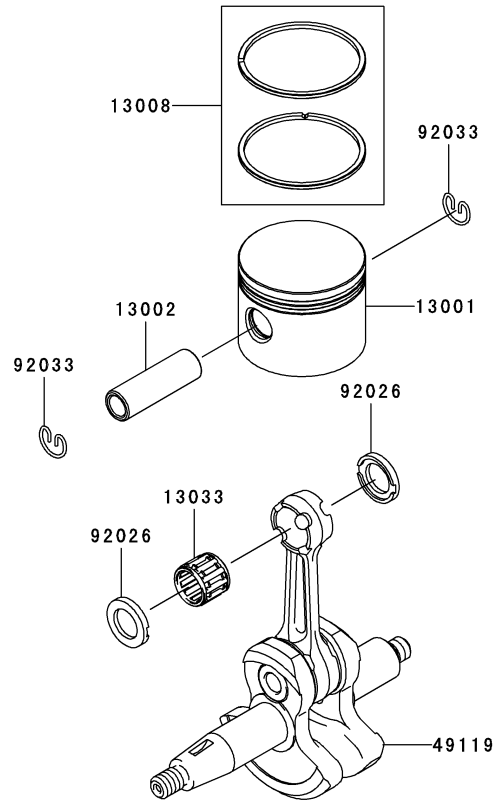

Ref. No.	Part No.	Description	Quantity
11005	11005-2159	CYLINDER-ENGINE	1
11061	11061-2173	GASKET,CYLINDER	1
13271	13271-2262	PLATE	2
14080	14080-2062	CRANKCASE	1
14080A	14080-2063	CRANKCASE	1
34001	34001-2089	STAND	1
92043	92043-1302	PIN	2
92045	92045-2279	BEARING-BALL,6202C3	2
92049	92049-2259	SEAL-OIL,ISCD-15-25-7-F	2
120	120CB0520	BOLT-SOCKET,5X20	4
214	214AA0408	SCREW-PAN+,-,4X8	4
225	225AA0535	SCREW-PAN-WSP-CROS,5X35	4

This catalog covers:

TJ045E- □ C52

02

This fig. covers:

PISTON/CRANKSHAFT

E0120-A373A

Ref. No.	Part No.	Description	Quantity
13001	13001-2166	PISTON-ENGINE	1
13002	13002-2067	PIN-PISTON	1
13008	13008-6067	RING-SET-PISTON	1
13033	13033-2063	BEARING-SMALL END	1
49119	49119-2231	CRANKSHAFT-ASSY	1
92026	92026-2353	SPACER	2
92033	92033-2058	RING-SNAP	2

This catalog covers:

**TJ045E- □ C52**

**04**

This fig. covers:

**ELECTRIC-EQUIPMENT**

E0160-B201A

Ref. No.	Part No.	Description	Quantity
16073	16073-2220	INSULATOR	2
21050	21050-2313	FLYWHEEL	1
21130	21130-2072	CAP-SPARK PLUG	1
21169	21169-2051	TERMINAL	1
21171	21171-2250	COIL-ASSY-IGNITION	1
26011	26011-2113	WIRE-LEAD	1
26011A	26011-2361	WIRE-LEAD,L=230	1
92070	92070-2107	PLUG-SPARK,BPMR7A(NGK),SOLID	1
92153	92153-2135	BOLT,4X25	2
92170	92170-2041	CLAMP	1
92192	92192-2165	TUBE,6X6.6X80	1
92210	92210-2101	NUT,M8	1
510	510A3100	KEY-WOODRUFF	1