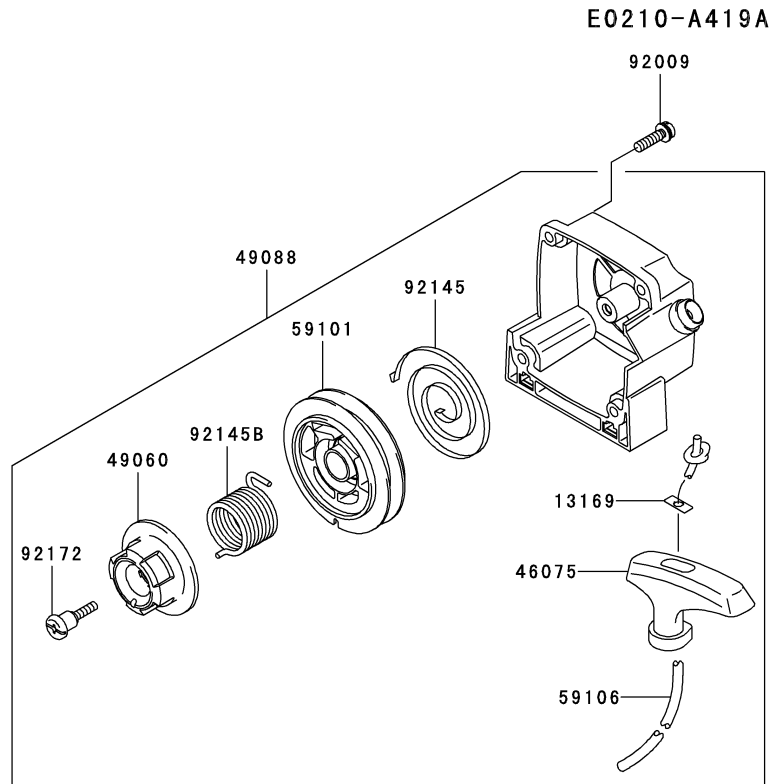

This catalog covers:

TJ045E-  C52

This fig. covers:

07 FUEL-TANK/FUEL-VALVE

E0200-A641A

Ref. No.	Part No.	Description	Quantity
14069	14069-2088	BREATHER	1
49019	49019-2114	FILTER-FUEL	1
51001	51001-2324	TANK-COMP-FUEL	1
51048	51048-2083	CAP-ASSY-TANK	1
92009	92009-2383	SCREW,5X20	4
92071	92071-2142	GROMMET,FUEL TANK	1
92171	92171-2073	CLAMP	2
92190	92190-2157	TUBE,3X5X200	1
92192	92192-2149	TUBE,3X6X105	1
99996	99996-6089	CAP-TANK & BREATHER,ASSY	1

This catalog covers:

TJ045E- □ C52

08

This fig. covers:

STARTER

Ref. No.	Part No.	Description	Quantity
13165	13165-2107	PAWL	2
13169	13169-2386	PLATE,RECOIL STARTER	1
46075	46075-2129	GRIP,RECOIL STARTER	1
49060	49060-2065	CAM,STARTER-RECOIL	1
49080	49080-2205	PULLEY-STARTING	1
49088	49088-2559	STARTER-RECOIL	1
59101	59101-2120	REEL,STARTER-RECOIL	1
59106	59106-2064	ROPE,3.8X950	1
92009	92009-2249	SCREW,5X20	4
92033	92033-2010	RING-SNAP	2
92145	92145-2112	SPRING,SPIRAL	1
92145A	92145-2148	SPRING	2
92145B	92145-2150	SPRING	1
92172	92172-2100	SCREW	1

This catalog covers:

**TJ045E- □ C52**

**09**

This fig. covers:

**P.T.O-EQUIPMENT**

E0220-A008D

Ref. No.	Part No.	Description	Quantity
13081	13081-2220	CLUTCH-ASSY	1
49049	49049-2075	SHOE-CLUTCH	2
92026	92026-2125	WASHER	2
92043	92043-2210	PIN,CLUTCH	2
92144	92144-2390	SPRING	1
92200	92200-2064	WASHER,SPRING,10.5X14.5X0.3	2