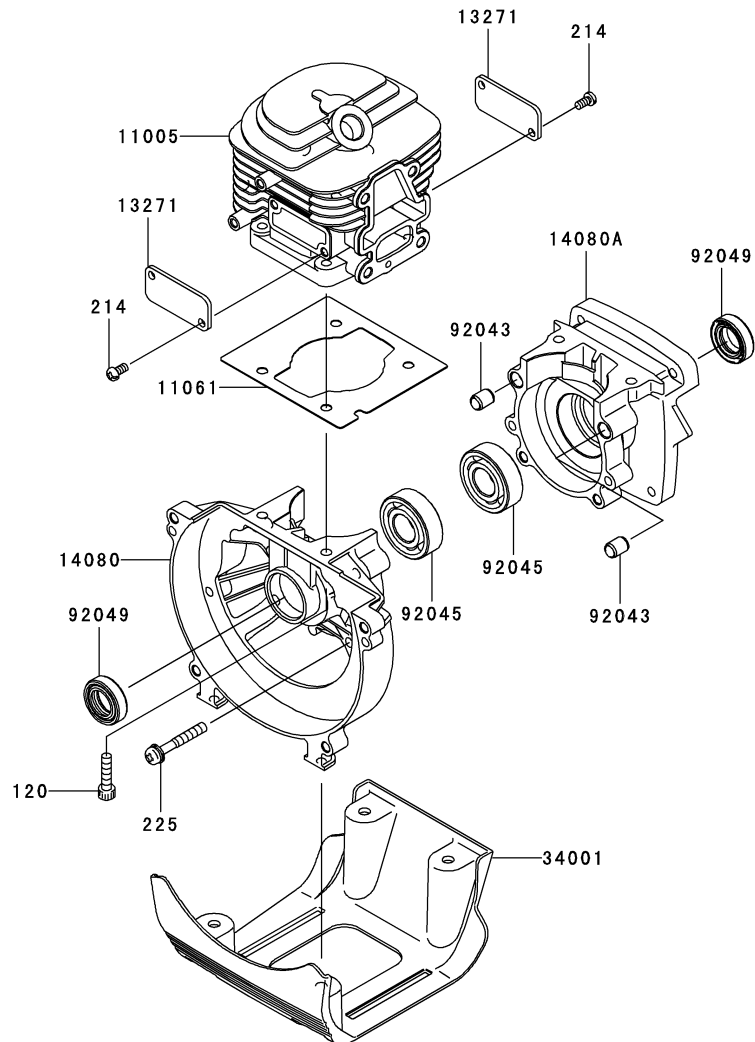

### TJ045E

PRODUCT CODE	NOTE
TJ045E-AC52	BRUSH-CUTTER (VS400)

This catalog covers:

TJ045E- □ C52

01

This fig. covers:

CYLINDER/CRANKCASE

E0110-A586A

Ref. No.	Part No.	Description	Quantity
11005	11005-2159	CYLINDER-ENGINE	1
11061	11061-2173	GASKET,CYLINDER	1
13271	13271-2262	PLATE	2
14080	14080-2062	CRANKCASE	1
14080A	14080-2063	CRANKCASE	1
34001	34001-2089	STAND	1
92043	92043-1302	PIN	2
92045	92045-2279	BEARING-BALL,6202C3	2
92049	92049-2259	SEAL-OIL,ISCD-15-25-7-F	2
120	120CB0520	BOLT-SOCKET,5X20	4
214	214AA0408	SCREW-PAN+,-,4X8	4
225	225AA0535	SCREW-PAN-WSP-CROS,5X35	4

This catalog covers:

TJ045E- □ C52

02

This fig. covers:

PISTON/CRANKSHAFT

E0120-A373A

Ref. No.	Part No.	Description	Quantity
13001	13001-2166	PISTON-ENGINE	1
13002	13002-2067	PIN-PISTON	1
13008	13008-6067	RING-SET-PISTON	1
13033	13033-2063	BEARING-SMALL END	1
49119	49119-2231	CRANKSHAFT-ASSY	1
92026	92026-2353	SPACER	2
92033	92033-2058	RING-SNAP	2

This catalog covers:

**TJ045E- □ C52**

This fig. covers:

**05 CARBURETOR**

E0180-A745A

Ref. No.	Part No.	Description	Quantity
11053	11053-2066	BRACKET	1
11060	11060-2111	GASKET	1
11061	11061-2054	GASKET	1
11061A	11061-2175	GASKET,CARBURETOR-INSULATOR	1
11061B	11061-2176	GASKET	1
11061C	11061-2178	GASKET,CYLINDER-INSULATOR	1
12022	12022-2059	VALVE-REED	1
14043	14043-2051	FILTER	1
14090	14090-2017	COVER,PRIMER PUMP	1
15004	15004-2060	CARBURETOR-ASSY	1
16030	16030-2078	VALVE-FLOAT	1
16055	16055-2051	LEVER	1
16073	16073-2236	INSULATOR	1
16160	16160-2089	BODY	1
16160A	16160-2103	BODY	1
21083	21083-2073	ARM	1
32085	32085-2105	STOPPER	1
43028	43028-2067	DIAPHRAGM	1
43028A	43028-2096	DIAPHRAGM	1
49043	49043-2067	PUMP-PRIMING	1
92009	92009-2235	SCREW,5X25	4
92009A	92009-2277	SCREW	2
92009B	92009-2336	SCREW	1
92009C	92009-2337	SCREW	4
92033	92033-2078	RING-SNAP	1
92043	92043-2094	PIN	1
92055	92055-2147	RING-O	1
92063	92063-2483	JET-MAIN,#40	1
92144	92144-2308	SPRING	1
92172	92172-2091	SCREW,3X12	1
92200	92200-2074	WASHER	1