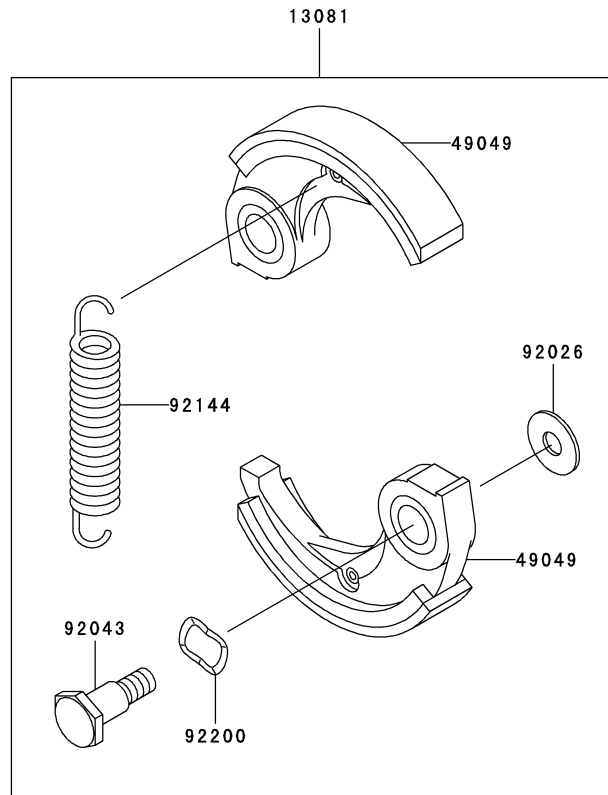

Ref. No.	Part No.	Description	Quantity
11005	11005-2159	CYLINDER-ENGINE	1
11061	11061-2173	GASKET,CYLINDER	1
13271	13271-2262	PLATE	2
14080	14080-2062	CRANKCASE	1
14080A	14080-2063	CRANKCASE	1
34001	34001-2089	STAND	1
92043	92043-1302	PIN	2
92045	92045-2279	BEARING-BALL,6202C3	2
92049	92049-2259	SEAL-OIL,ISCD-15-25-7-F	2
120	120CB0520	BOLT-SOCKET,5X20	4
214	214AA0408	SCREW-PAN+,-,4X8	4
225	225AA0535	SCREW-PAN-WSP-CROS,5X35	4

This catalog covers:

TJ045E- □ C52

08

This fig. covers:

STARTER

Ref. No.	Part No.	Description	Quantity
13165	13165-2107	PAWL	2
13169	13169-2386	PLATE,RECOIL STARTER	1
46075	46075-2129	GRIP,RECOIL STARTER	1
49060	49060-2065	CAM,STARTER-RECOIL	1
49080	49080-2205	PULLEY-STARTING	1
49088	49088-2559	STARTER-RECOIL	1
59101	59101-2120	REEL,STARTER-RECOIL	1
59106	59106-2064	ROPE,3.8X950	1
92009	92009-2249	SCREW,5X20	4
92033	92033-2010	RING-SNAP	2
92145	92145-2112	SPRING,SPIRAL	1
92145A	92145-2148	SPRING	2
92145B	92145-2150	SPRING	1
92172	92172-2100	SCREW	1

This catalog covers:

**TJ045E- □ C52**

**09**

This fig. covers:

**P.T.O-EQUIPMENT**

E0220-A008D

Ref. No.	Part No.	Description	Quantity
13081	13081-2220	CLUTCH-ASSY	1
49049	49049-2075	SHOE-CLUTCH	2
92026	92026-2125	WASHER	2
92043	92043-2210	PIN,CLUTCH	2
92144	92144-2390	SPRING	1
92200	92200-2064	WASHER,SPRING,10.5X14.5X0.3	2

This catalog covers:

**TJ045E- □ C52**

**10**

This fig. covers:

**LABEL**

F0290-B422A

Ref. No.	Part No.	Description	Quantity
56039	56039-2970	LABEL-PRODUCT	1
56070	56070-2020	LABEL-WARNING	1
56080	56080-2413	LABEL-BRAND	1