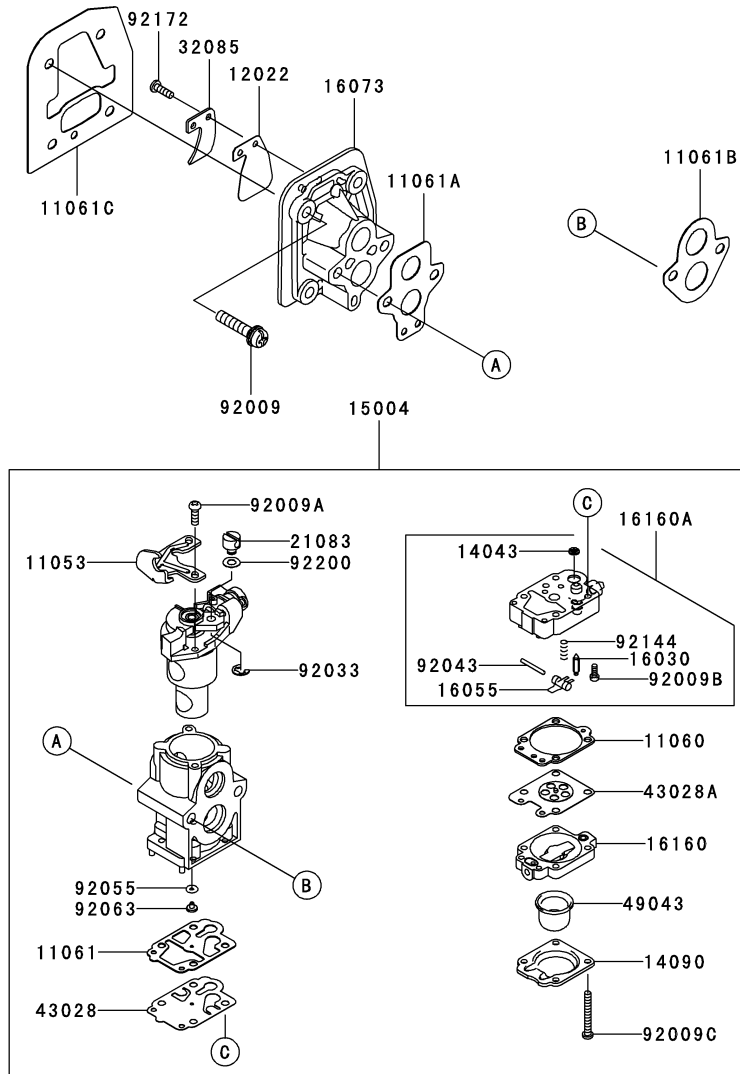

This catalog covers:

**TJ045E- □ C52**

**04**

This fig. covers:

**ELECTRIC-EQUIPMENT**

E0160-B201A

Ref. No.	Part No.	Description	Quantity
16073	16073-2220	INSULATOR	2
21050	21050-2313	FLYWHEEL	1
21130	21130-2072	CAP-SPARK PLUG	1
21169	21169-2051	TERMINAL	1
21171	21171-2250	COIL-ASSY-IGNITION	1
26011	26011-2113	WIRE-LEAD	1
26011A	26011-2361	WIRE-LEAD,L=230	1
92070	92070-2107	PLUG-SPARK,BPMR7A(NGK),SOLID	1
92153	92153-2135	BOLT,4X25	2
92170	92170-2041	CLAMP	1
92192	92192-2165	TUBE,6X6.6X80	1
92210	92210-2101	NUT,M8	1
510	510A3100	KEY-WOODRUFF	1

This catalog covers:

**TJ045E- □ C52**

This fig. covers:

**05 CARBURETOR**

E0180-A745A

Ref. No.	Part No.	Description	Quantity
11053	11053-2066	BRACKET	1
11060	11060-2111	GASKET	1
11061	11061-2054	GASKET	1
11061A	11061-2175	GASKET,CARBURETOR-INSULATOR	1
11061B	11061-2176	GASKET	1
11061C	11061-2178	GASKET,CYLINDER-INSULATOR	1
12022	12022-2059	VALVE-REED	1
14043	14043-2051	FILTER	1
14090	14090-2017	COVER,PRIMER PUMP	1
15004	15004-2060	CARBURETOR-ASSY	1
16030	16030-2078	VALVE-FLOAT	1
16055	16055-2051	LEVER	1
16073	16073-2236	INSULATOR	1
16160	16160-2089	BODY	1
16160A	16160-2103	BODY	1
21083	21083-2073	ARM	1
32085	32085-2105	STOPPER	1
43028	43028-2067	DIAPHRAGM	1
43028A	43028-2096	DIAPHRAGM	1
49043	49043-2067	PUMP-PRIMING	1
92009	92009-2235	SCREW,5X25	4
92009A	92009-2277	SCREW	2
92009B	92009-2336	SCREW	1
92009C	92009-2337	SCREW	4
92033	92033-2078	RING-SNAP	1
92043	92043-2094	PIN	1
92055	92055-2147	RING-O	1
92063	92063-2483	JET-MAIN,#40	1
92144	92144-2308	SPRING	1
92172	92172-2091	SCREW,3X12	1
92200	92200-2074	WASHER	1