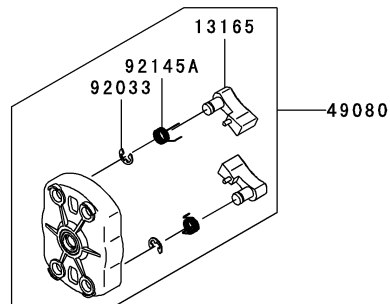

This catalog covers:

TJ045E- □ C52

06

This fig. covers:

AIR-FILTER/MUFFLER

E0190-B018A

Ref. No.	Part No.	Description	Quantity
11011	11011-2362	CASE-AIR FILTER	1
11013	11013-2226	ELEMENT-AIR FILTER	1
11061	11061-2174	GASKET,MUFFLER	1
11065	11065-2123	CAP	1
18020	18020-2091	BAFFLE	1
18077	18077-2137	ARRESTER-SPARK	1
49069	49069-2434	MUFFLER-ASSY	1
92009	92009-2411	SCREW	1
92153	92153-2128	BOLT	1
120	120CB0516	BOLT-SOCKET,5X16	2
234	234AA0555	SCREW-PAN-WSP+,-,5X55	2
242	242AA0514	SCREW-PAN-WSP+,-,5X14	1

This catalog covers:

TJ045E-  C52

This fig. covers:

07 FUEL-TANK/FUEL-VALVE

E0200-A641A

Ref. No.	Part No.	Description	Quantity
14069	14069-2088	BREATHER	1
49019	49019-2114	FILTER-FUEL	1
51001	51001-2324	TANK-COMP-FUEL	1
51048	51048-2083	CAP-ASSY-TANK	1
92009	92009-2383	SCREW,5X20	4
92071	92071-2142	GROMMET,FUEL TANK	1
92171	92171-2073	CLAMP	2
92190	92190-2157	TUBE,3X5X200	1
92192	92192-2149	TUBE,3X6X105	1
99996	99996-6089	CAP-TANK & BREATHER,ASSY	1

This catalog covers:

TJ045E- □ C52

08

This fig. covers:

STARTER

Ref. No.	Part No.	Description	Quantity
13165	13165-2107	PAWL	2
13169	13169-2386	PLATE,RECOIL STARTER	1
46075	46075-2129	GRIP,RECOIL STARTER	1
49060	49060-2065	CAM,STARTER-RECOIL	1
49080	49080-2205	PULLEY-STARTING	1
49088	49088-2559	STARTER-RECOIL	1
59101	59101-2120	REEL,STARTER-RECOIL	1
59106	59106-2064	ROPE,3.8X950	1
92009	92009-2249	SCREW,5X20	4
92033	92033-2010	RING-SNAP	2
92145	92145-2112	SPRING,SPIRAL	1
92145A	92145-2148	SPRING	2
92145B	92145-2150	SPRING	1
92172	92172-2100	SCREW	1

This catalog covers:

**TJ045E- □ C52**

**09**

This fig. covers:

**P.T.O-EQUIPMENT**

E0220-A008D

Ref. No.	Part No.	Description	Quantity
13081	13081-2220	CLUTCH-ASSY	1
49049	49049-2075	SHOE-CLUTCH	2
92026	92026-2125	WASHER	2
92043	92043-2210	PIN,CLUTCH	2
92144	92144-2390	SPRING	1
92200	92200-2064	WASHER,SPRING,10.5X14.5X0.3	2