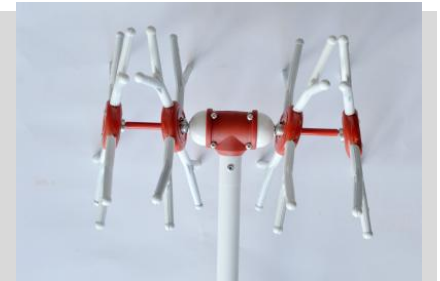

51

VIBRATING "T" STICK Y-16
WITHOUT MOTOR:
A. WITH TUBE 1,40m
B. WITH TUBE 2,00m
C. WITH TUBE 2,50m