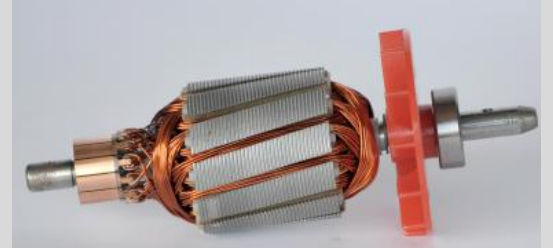

PARTS OF MOTOR 250W

42

ARMATURE OF MOTOR