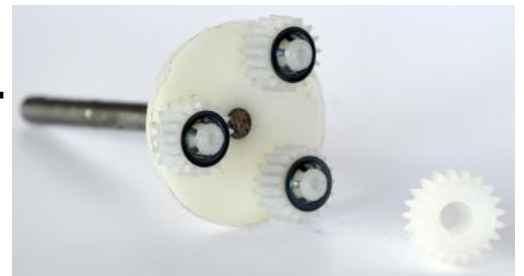

CENTRAL GEAR OF GEAR UNIT FOR ROTARY MOTOR

PARTS OF MOTOR 400W

8

ROTARY CUP MOTOR

9

FAN CUP MOTOR

10

MOTOR FAN

PARTS OF MOTOR 250W

29

- A. MOTOR FOR VIBRATING STICK**
- B. MOTOR FOR VIBRATING STICK FOR BATTERY USE**

30

- A. SHELL OF MOTOR**

30

- B. GEAR UNIT FOR PULSE MOTOR COMPLETE**

31

- SET OF GEARS OF GEAR UNIT FOR VIBRATING MOTOR**

32

- CENTRAL GEAR OF GEAR UNIT FOR VIBRATING MOTOR**

33

- CUP FOR GEAR UNIT FOR VIBRATING MOTOR**

34

- MOTOR FAN**

PARTS OF MOTOR 250W