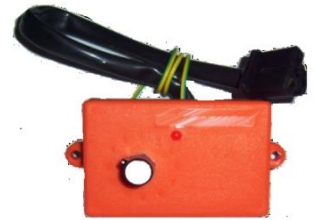

PARTS OF 12V DC

83

DYNAMO 12V/70A

84

VOLTAGE REGULATOR

85

DYNAMO CABLES SET

86

A. RED TERMINAL
B. BLACK TERMINAL

87

BRIDGE COPPER TERMINAL

88

MOTOR PULLEY

89

BELT DRIVE DYNAMO