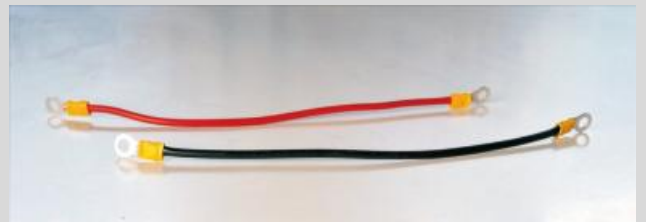

PARTS OF 12V DC

83

DYNAMO 12V/70A

84

VOLTAGE REGULATOR

85

DYNAMO CABLES SET

86

A. RED TERMINAL
B. BLACK TERMINAL

87

BRIDGE COPPER TERMINAL

88

MOTOR PULLEY

89

BELT DRIVE DYNAMO