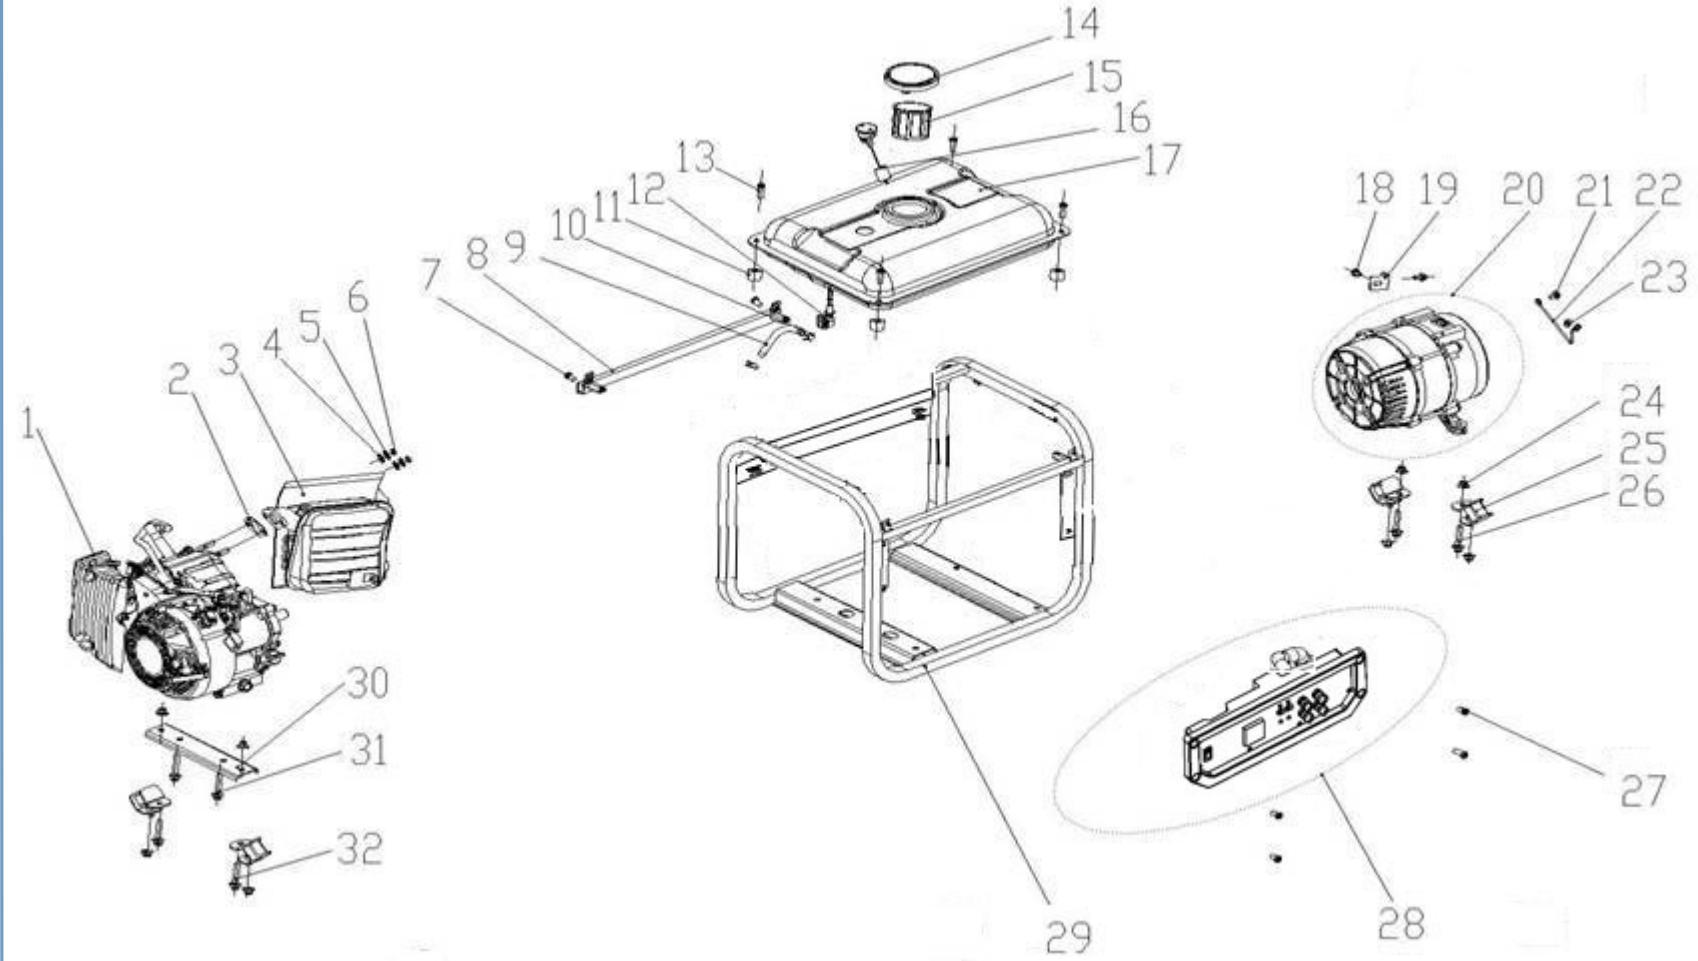

SPG60ADC

Exploded Diagram

SPE60