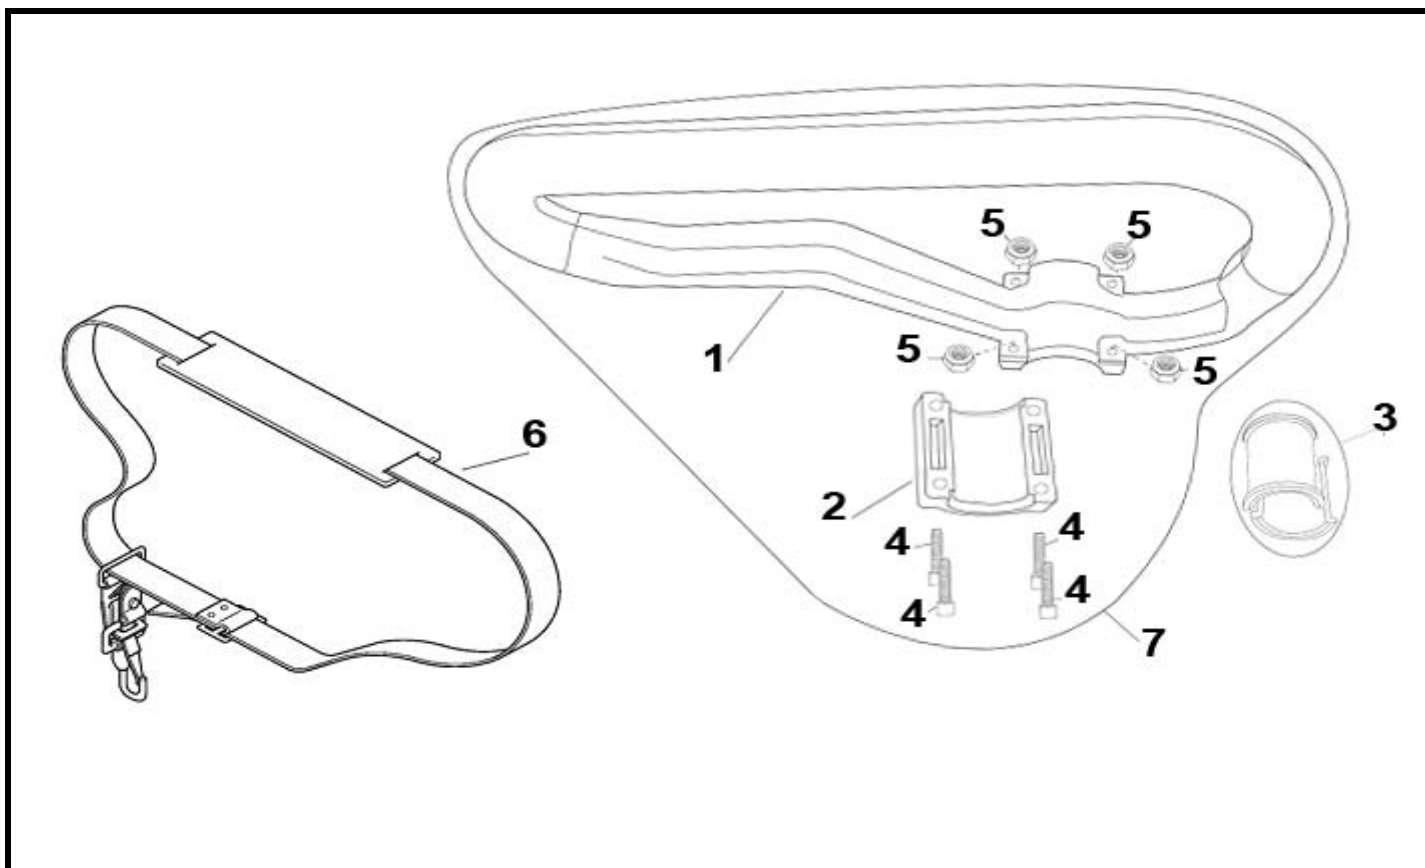

4 ILLUSTRATED PARTS LIST

LOOP HANDLE

REF.	PART Nr.	DESCRIPTION	Qty.						NOTE
			K43 B	K43 L	K48 B	K48 L	K48 B-K	K48 L-K	
1	H2604001	Loop Handle		1		1		1	
2	H2604002	Loop Handle support		1		1		1	
3	H2604003	Loop Handle spacers							ø26
	H2804003	Loop Handle spacers		1		1		1	ø28
4	H2604004	Bolt		4		4		4	M5x30
5	H2604005	Nut		4		4		4	M5
6	H2604006	Harness		1		1		1	
7	H2604007	Loop Handle Complete		1		1		1