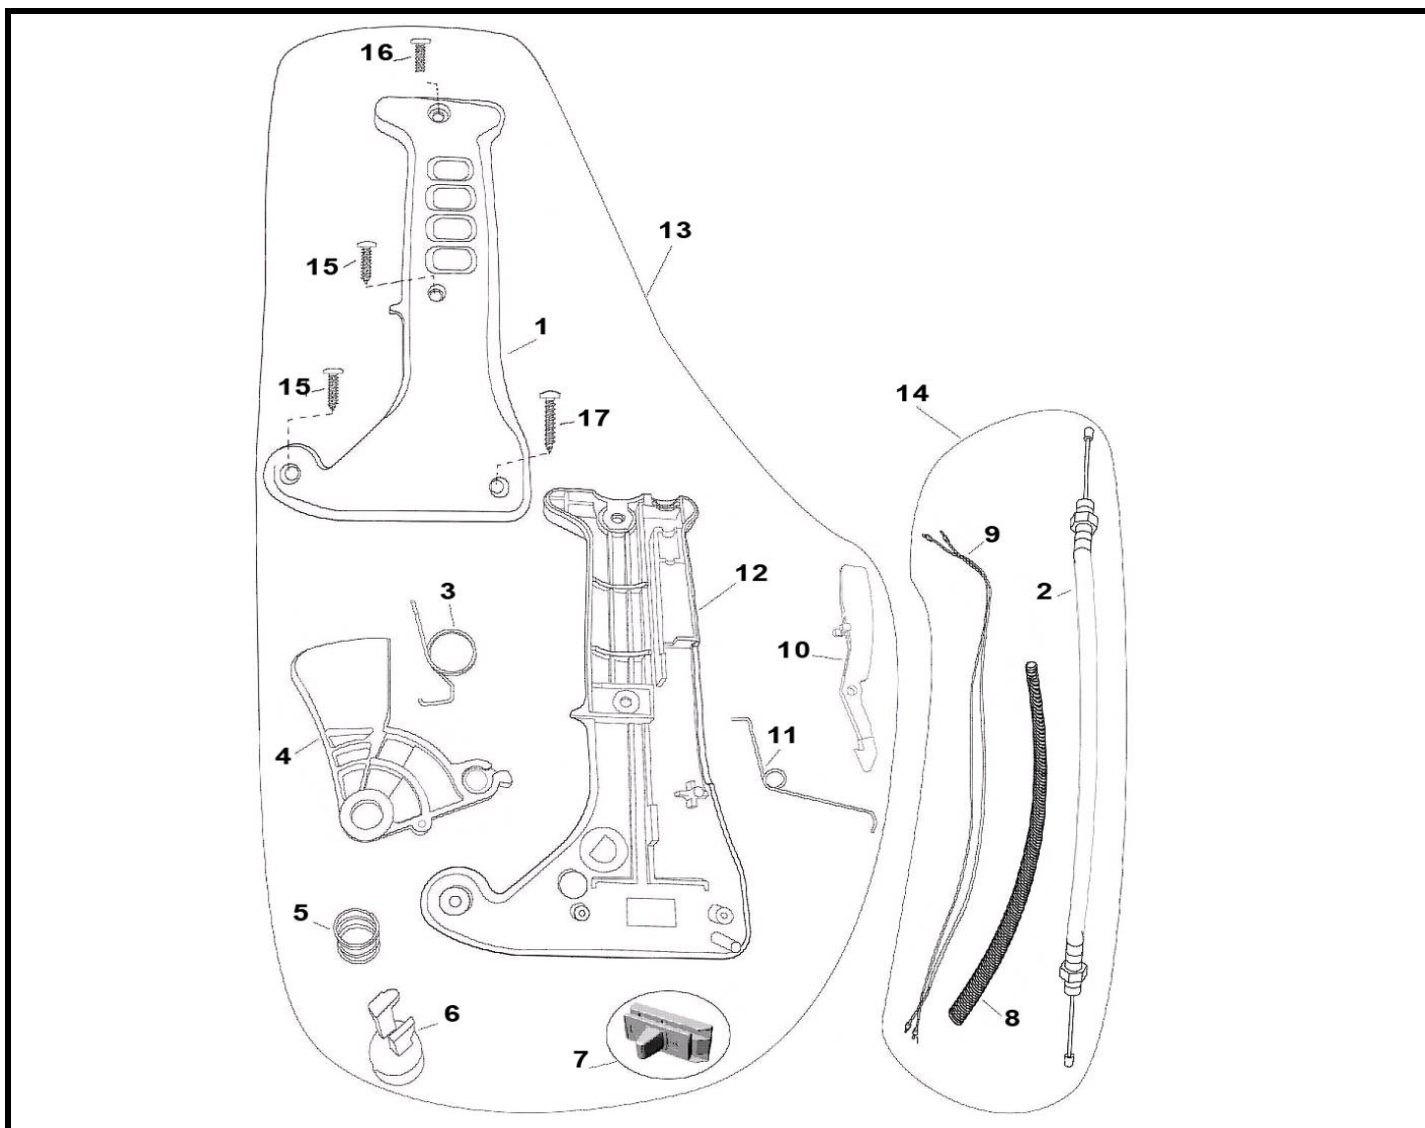

2 ILLUSTRATED PARTS LIST

GEAR BOX

REF.	PART Nr.	DESCRIPTION	Qty.						NOTE
			K43 B	K43 L	K48 B	K48 L	K48 B-K	K48 L-K	
23	H2802024	Gear box housing	1	1	1	1	1	1	ø28
24	H2602025	Allen Screw	1	1	1	1	1	1	M6x30
25	H2602026	Allen Screw	1	1	1	1	1	1	M5x10
26	H2602027	Bolt	1	1	1	1	1	1	M6x25
27	H2602028	Bearing	1	1	1	1	1	1	6000
28	H2602075	Shaft transmission	1	1	1	1	1	1	
29	H2802030	Trasmission (Pinion+Crown)	1	1	1	1	1	1	ø8-9T-R-1,35
30	H2602031	Bearing	1	1	1	1	1	1	6201
31	H2602032	Circlip	1	1	1	1	1	1	R32
32	H2602033	Protection	1	1	1	1	1	1	
33	H2602034	Screw	3	3	3	3	3	3	4x10
34	H2602035	Internal flange	1	1	1	1	1	1	
35	H2602036	External flange	1	1	1	1	1	1	
36	H2602037	Cover	1	1	1	1	1	1	
37	H2602038	Special Nut	1	1	1	1	1	1	
38	H2602039	Screw	2	2	2	2	2	2	M4x15
39	H2602040	Allen Screw	4	4	4	4	4	4	M6x20
40	H2602041	Allen Screw	4	4	4	4	4	4	M5x13
41	H2602042	Allen Screw	1	1	1	1	1	1	M5x20
42	H2602043	Oil seal	1	1	1	1	1	1	17x32x7
43	H2602044	Bearing	1	1	1	1	1	1	6000Z
44	H2602045	Allen Screw	1	1	1	1	1	1	M5x10

3 ILLUSTRATED PARTS LIST

CONTROL BIKE HANDLE

REF.	PART Nr.	DESCRIPTION	Qty.						NOTE
			K43 B	K43 L	K48 B	K48 L	K48 B-K	K48 L-K	
1	H2603001	Left handle	1		1		1		
2	H2603H02	Throttle Cable Assy	1		1		1		
3	H2603003	Throttle Lever Spring	1		1		1		
4	H2603004	Throttle Lever	1		1		1		
5	H2603005	Spring	1		1		1		
6	H2603006	Self lock tigger	1		1		1		
7	H2603007	Switch	1		1		1		
8	H2603H08	Sheath	1		1		1		
9	H2603H09	Wire (red+ and black-)	1		1		1		
10	H2603010	Safety Lever	1		1		1		
11	H2603011	Safety Spring	1		1		1		
12	H2603012	Right handle	1		1		1		
13	H2603013	Bike control complete	1		1		1		
14	H2603H14	Wire and cable complete	1		1		1		
15	H2603015	Screw	2		2		2		ST3x25
16	H2603016	Screw	1		1		1		M5x30
17	H2603017	Screw	1		1		1		ST3x30