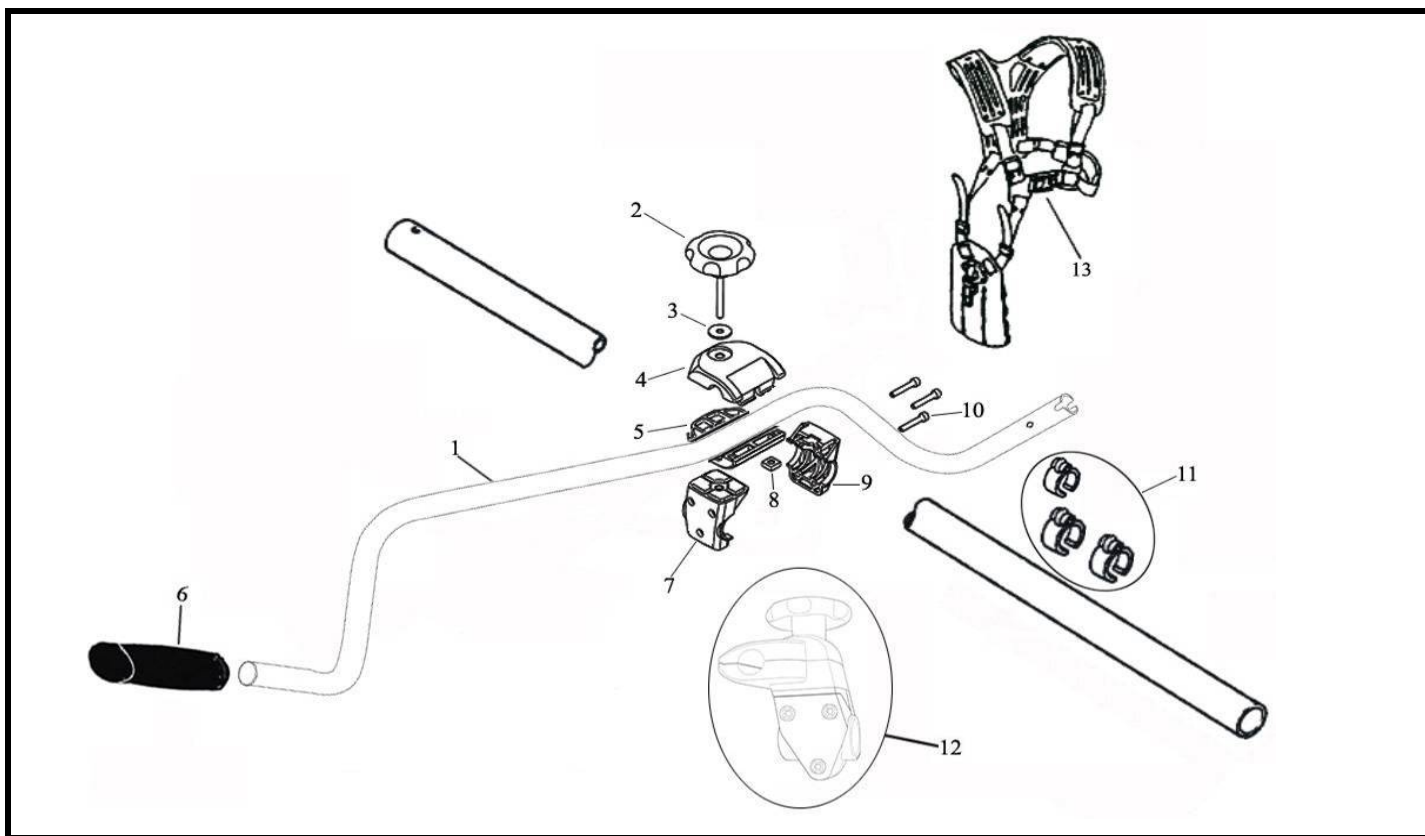

TRIMMERS

**HOSHI K43B
HOSHI K43L
HOSHI K48B
HOSHI K48L
HOSHI K48B - Kar
HOSHI K48L - Kar**

1 ILLUSTRATED PARTS LIST

BIKE HANDLE

REF.	PART Nr.	DESCRIPTION	Qty.						NOTE
			K43 B	K43 L	K48 B	K48 L	K48 B-K	K48 L-K	
1	H2601001	Handlebar	1		1		1		ø19
2	H2601002	Bolt, Hold	1		1		1		
3	H2601003	Washer	1		1		1		
4	H2601004	Up Bracket, Pipe	1		1		1		
5	H2601005	Bottom Bracket, Pipe	1		1		1		
6	H2601006	Hand Grip	1		1		1		
7	H2801007	Seat, Handle left	1		1		1		ø28
8	H2601008	Square Nut	1		1		1		
9	H2801009	Seat, Handle right	1		1		1		ø28
10	H2601010	Bolt	3		3		3		m5x30
11	H2801011	Wiring clamp kit	1		1		1		3pcs - ø28
12	H2801012	Seat, Handle complete	1		1		1		ø28
13	H2601013	Double Harness	1		1		1		

5 ILLUSTRATED PARTS LIST

CONTROL LOOP HANDLE

REF.	PART Nr.	DESCRIPTION	Qty.					NOTE	
			K43 B	K43 L	K48 B	K48 L	K48 B-K		K48 L-K
1	H2805001	Left handle		1		1		1	
2	H2605002	Spacers antislip		1		1		1	
3	H2805003	Throttle Lever		1		1		1	
4	H2805004	Throttle Lever Spring		1		1		1	
5	H2805005	Switch		1		1		1	
6	H2805006	Pin		1		1		1	
7	H2805007	Safety Lever		1		1		1	
8	H2805008	Safety Lever Spring		1		1		1	
9	H2805009	Allen Screw		2		2		2	M5x20
10	H2805010	Right handle		1		1		1	
11	H2805H11	Wire (red+ and black-)		1		1		1	
12	H2805H12	Sheath		1		1		1	
13	H2805H13	Throttle Cable Assy		1		1		1	
14	H2805014	Loop Control complete		1		1		1	
15	H2805H15	Wire and cable complete		1		1		1	
16	H2805016	Screw		5		5		5	ST4x20