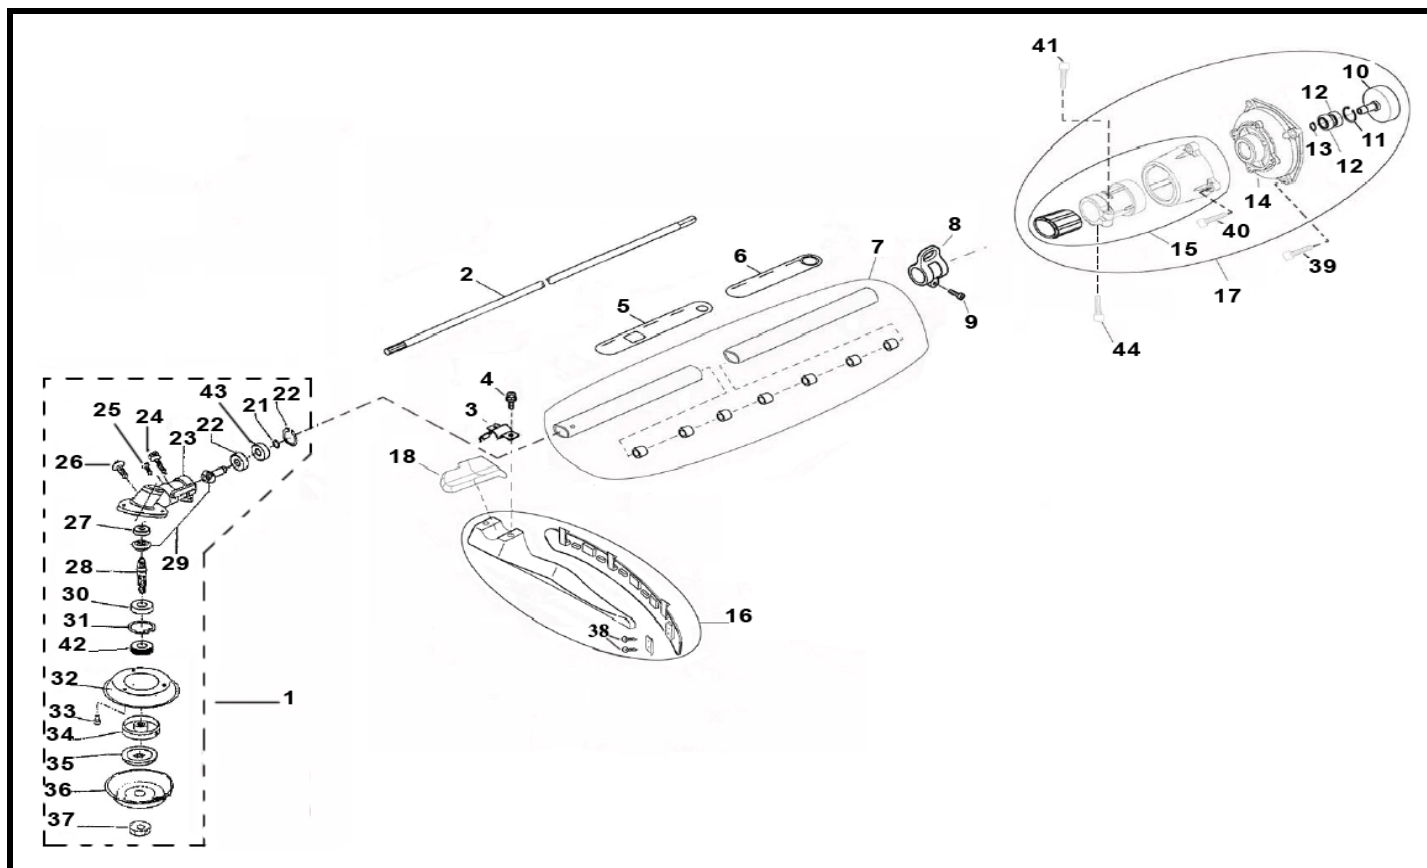

2 ILLUSTRATED PARTS LIST

GEAR BOX

REF.	PART Nr.	DESCRIPTION	Qty.						NOTE
			K43 B	K43 L	K48 B	K48 L	K48 B-K	K48 L-K	
1	H2802001	Gear Box	1	1	1	1	1	1	ø28 - 1,35
2	H2802002	Stiff Shaft	1	1	1	1	1	1	ø8 - 9T
3	H2802003	Bracket for gravel guard	1	1	1	1	1	1	ø28
4	H2602004	Bolt	2	2	2	2	2	2	M6x30
5	H2602005	Warnings Label	1	1	1	1	1	1	
6	H2802006	Brand label Hoshi K43 (Bike)	1						
	H2802206	Brand label Hoshi K43 (Loop)		1					
	H2802007	Brand label Hoshi K48 (Bike)			1				
	H2802207	Brand label Hoshi K48 (Loop)				1			
	H2802008	Brand label Hoshi K48 KAR (Bike)					1		
	H2802208	Brand label Hoshi K48 KAR (Loop)						1	
7	H2802009	Shafting pipe	1	1	1	1	1	1	ø28
8	H2802010	Hanger	1	1	1	1	1	1	ø28
9	H2602011	Bolt	1	1	1	1	1	1	M5x20
10	H2802012	Clutch Drum	1	1	1	1	1	1	ø78-ø8-9T
11	H2602013	Snap Ring	1	1	1	1	1	1	R30
12	H2602014	Bearing	2	2	2	2	2	2	6001Z
13	H2602015	Snap Ring	1	1	1	1	1	1	S11
14	H2802016	Clutch Drum Seat	1	1	1	1	1	1	ø78
15	H2802017	Clamp seat	1	1	1	1	1	1	ø28
16	H2602018	Gravel Guard Assy.	1	1	1	1	1	1	
17	H2802019	Clutch Drum complete	1	1	1	1	1	1	ø78-ø8-9T-ø28
18	H2602020	Gravel guard rubber support	1	1	1	1	1	1	
20	H2602021	Circlip	1	1	1	1	1	1	R26
21	H2602022	Circlip	1	1	1	1	1	1	S10
22	H2602023	Bearing	1	1	1	1	1	1	6000