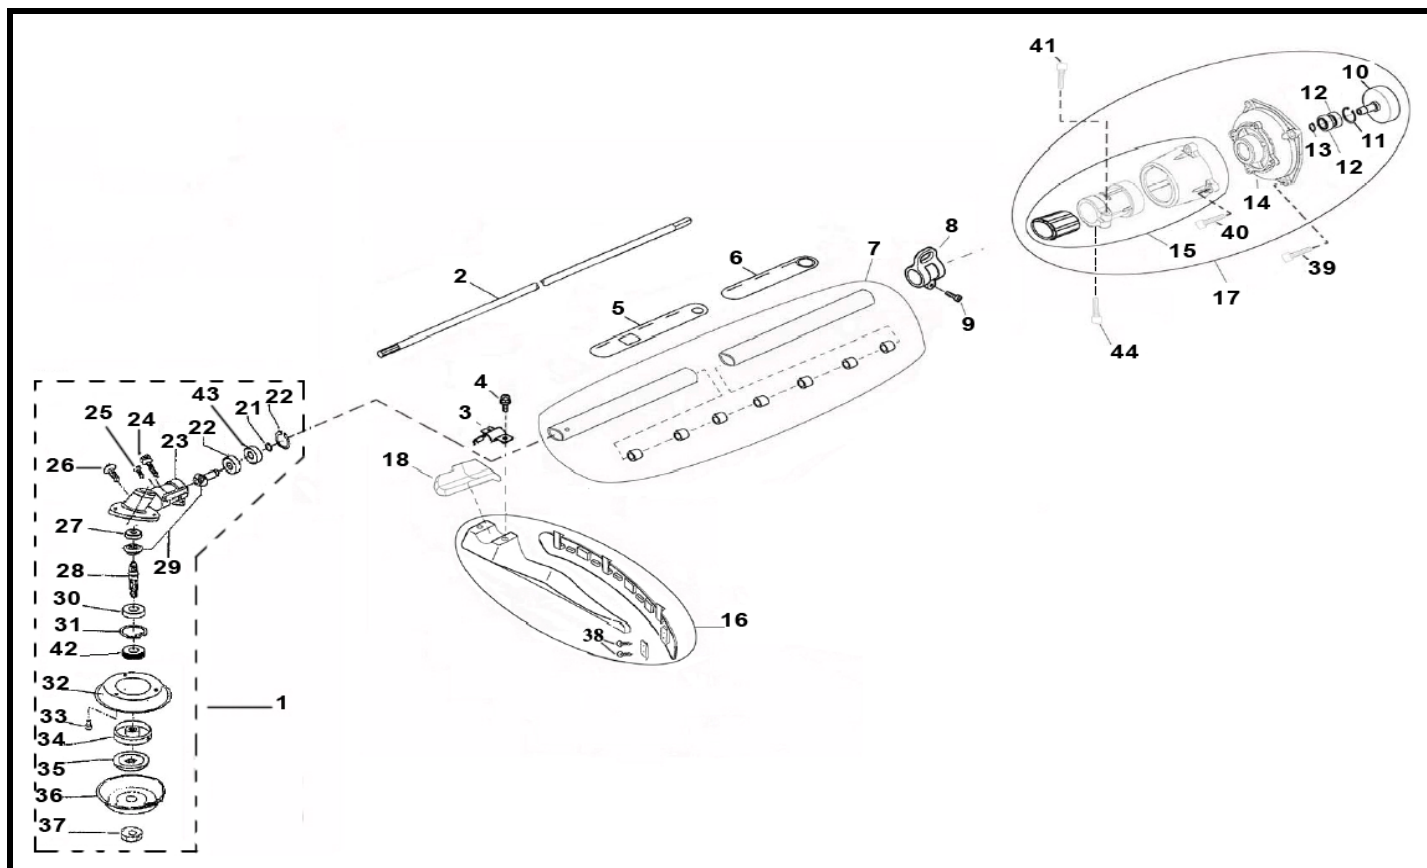

2 ILLUSTRATED PARTS LIST

GEAR BOX

REF.	PART Nr.	DESCRIPTION	Qty.						NOTE
			K43 B	K43 L	K48 B	K48 L	K48 B-K	K48 L-K	
23	H2802024	Gear box housing	1	1	1	1	1	1	ø28
24	H2602025	Allen Screw	1	1	1	1	1	1	M6x30
25	H2602026	Allen Screw	1	1	1	1	1	1	M5x10
26	H2602027	Bolt	1	1	1	1	1	1	M6x25
27	H2602028	Bearing	1	1	1	1	1	1	6000
28	H2602075	Shaft transmission	1	1	1	1	1	1	
29	H2802030	Trasmission (Pinion+Crown)	1	1	1	1	1	1	ø8-9T-R-1,35
30	H2602031	Bearing	1	1	1	1	1	1	6201
31	H2602032	Circlip	1	1	1	1	1	1	R32
32	H2602033	Protection	1	1	1	1	1	1	
33	H2602034	Screw	3	3	3	3	3	3	4x10
34	H2602035	Internal flange	1	1	1	1	1	1	
35	H2602036	External flange	1	1	1	1	1	1	
36	H2602037	Cover	1	1	1	1	1	1	
37	H2602038	Special Nut	1	1	1	1	1	1	
38	H2602039	Screw	2	2	2	2	2	2	M4x15
39	H2602040	Allen Screw	4	4	4	4	4	4	M6x20
40	H2602041	Allen Screw	4	4	4	4	4	4	M5x13
41	H2602042	Allen Screw	1	1	1	1	1	1	M5x20
42	H2602043	Oil seal	1	1	1	1	1	1	17x32x7
43	H2602044	Bearing	1	1	1	1	1	1	6000Z
44	H2602045	Allen Screw	1	1	1	1	1	1	M5x10

5 ILLUSTRATED PARTS LIST

CONTROL LOOP HANDLE

REF.	PART Nr.	DESCRIPTION	Qty.					NOTE	
			K43 B	K43 L	K48 B	K48 L	K48 B-K		K48 L-K
1	H2805001	Left handle		1		1		1	
2	H2605002	Spacers antislip		1		1		1	
3	H2805003	Throttle Lever		1		1		1	
4	H2805004	Throttle Lever Spring		1		1		1	
5	H2805005	Switch		1		1		1	
6	H2805006	Pin		1		1		1	
7	H2805007	Safety Lever		1		1		1	
8	H2805008	Safety Lever Spring		1		1		1	
9	H2805009	Allen Screw		2		2		2	M5x20
10	H2805010	Right handle		1		1		1	
11	H2805H11	Wire (red+ and black-)		1		1		1	
12	H2805H12	Sheath		1		1		1	
13	H2805H13	Throttle Cable Assy		1		1		1	
14	H2805014	Loop Control complete		1		1		1	
15	H2805H15	Wire and cable complete		1		1		1	
16	H2805016	Screw		5		5		5	ST4x20