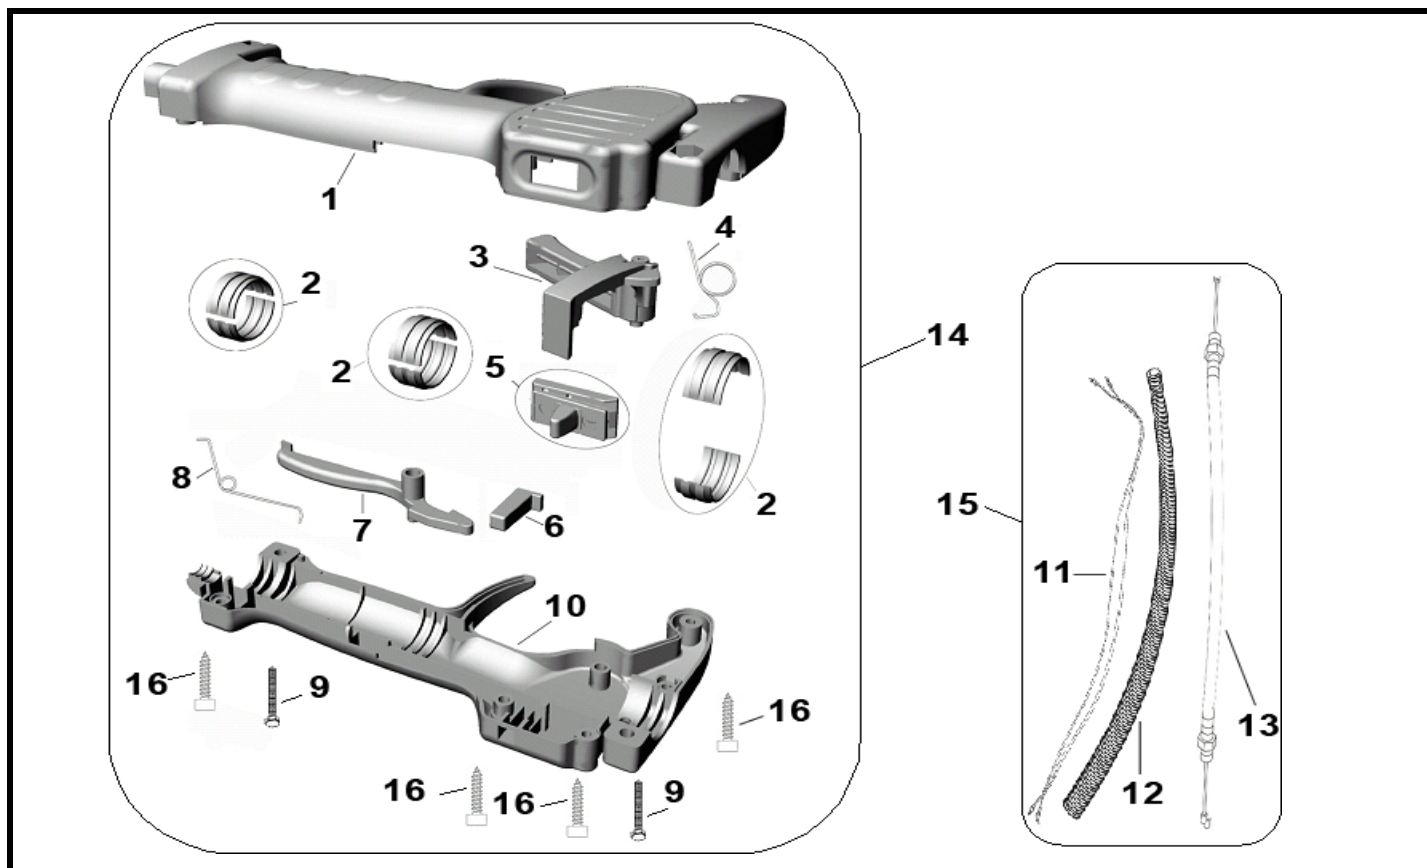

3 ILLUSTRATED PARTS LIST

CONTROL BIKE HANDLE

REF.	PART Nr.	DESCRIPTION	Qty.						NOTE
			K43 B	K43 L	K48 B	K48 L	K48 B-K	K48 L-K	
1	H2603001	Left handle	1		1		1		
2	H2603H02	Throttle Cable Assy	1		1		1		
3	H2603003	Throttle Lever Spring	1		1		1		
4	H2603004	Throttle Lever	1		1		1		
5	H2603005	Spring	1		1		1		
6	H2603006	Self lock tigger	1		1		1		
7	H2603007	Switch	1		1		1		
8	H2603H08	Sheath	1		1		1		
9	H2603H09	Wire (red+ and black-)	1		1		1		
10	H2603010	Safety Lever	1		1		1		
11	H2603011	Safety Spring	1		1		1		
12	H2603012	Right handle	1		1		1		
13	H2603013	Bike control complete	1		1		1		
14	H2603H14	Wire and cable complete	1		1		1		
15	H2603015	Screw	2		2		2		ST3x25
16	H2603016	Screw	1		1		1		M5x30
17	H2603017	Screw	1		1		1		ST3x30

4 ILLUSTRATED PARTS LIST

LOOP HANDLE

REF.	PART Nr.	DESCRIPTION	Qty.						NOTE
			K43 B	K43 L	K48 B	K48 L	K48 B-K	K48 L-K	
1	H2604001	Loop Handle		1		1		1	
2	H2604002	Loop Handle support		1		1		1	
3	H2604003	Loop Handle spacers							ø26
	H2804003	Loop Handle spacers		1		1		1	ø28
4	H2604004	Bolt		4		4		4	M5x30
5	H2604005	Nut		4		4		4	M5
6	H2604006	Harness		1		1		1	
7	H2604007	Loop Handle Complete		1		1		1	

5 ILLUSTRATED PARTS LIST

CONTROL LOOP HANDLE

REF.	PART Nr.	DESCRIPTION	Qty.					NOTE	
			K43 B	K43 L	K48 B	K48 L	K48 B-K		K48 L-K
1	H2805001	Left handle		1		1		1	
2	H2605002	Spacers antislip		1		1		1	
3	H2805003	Throttle Lever		1		1		1	
4	H2805004	Throttle Lever Spring		1		1		1	
5	H2805005	Switch		1		1		1	
6	H2805006	Pin		1		1		1	
7	H2805007	Safety Lever		1		1		1	
8	H2805008	Safety Lever Spring		1		1		1	
9	H2805009	Allen Screw		2		2		2	M5x20
10	H2805010	Right handle		1		1		1	
11	H2805H11	Wire (red+ and black-)		1		1		1	
12	H2805H12	Sheath		1		1		1	
13	H2805H13	Throttle Cable Assy		1		1		1	
14	H2805014	Loop Control complete		1		1		1	
15	H2805H15	Wire and cable complete		1		1		1	
16	H2805016	Screw		5		5		5	ST4x20