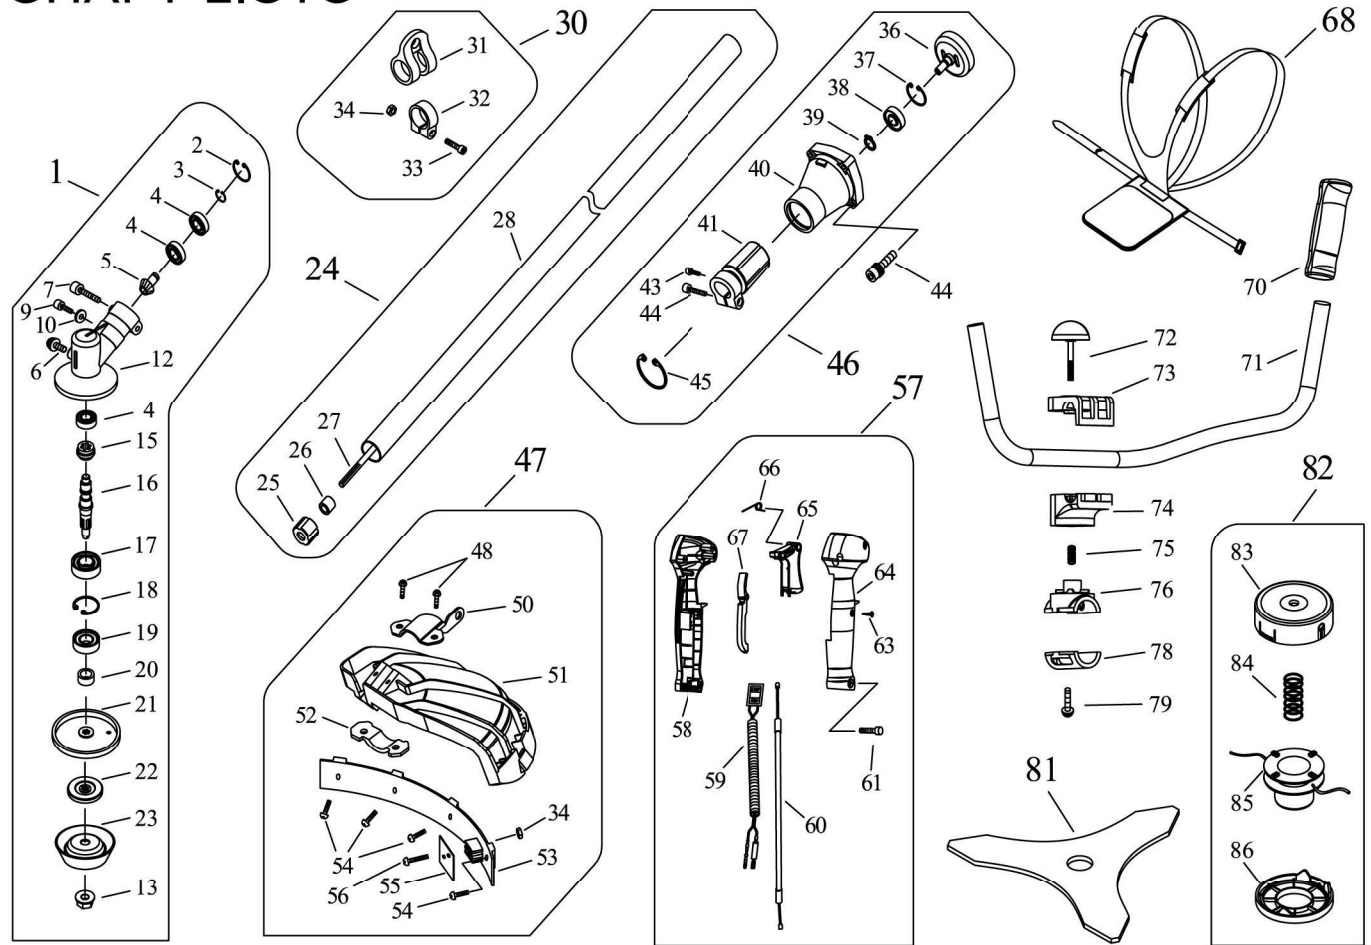

SHAFT LISTS

No.	Part No.	Part Name	Qty.	No.	Part No.	Part Name	Qty.	No.	Part No.	Part Name	Qty.
1	KZ28.1	Gear Case Ass'y	1	30	KZ28.3	Holder Ass'y	1	57	BC36.3	Lever Ass'y	1
2	GB/T893.2	Stop Ring 26	1	31	KZ28.3.1	Harness Clamp	1	58	BC36.3.3	Box,Left	1
3	GB/T894.1	Stop Ring 10	1	32	KZ28.3-1	Clamp	1	59	BC36.3.1	Stop Button Comp.	1
4	GB/T276	Bearing 6000-2RS/P5	3	33	GB/T70.1	Screw M5X20	1	60	BC36.2.53E	Cable Comp.	1
5	CG415D.6-4	Pinion	1	34	GB/T889.1	Nut M5	2	61	GB/T818	Bolt M5×30	1
6	GB70.2	Screw M8X10	1	35				63	GB/T845	Bolt ST3.5×13	4
7	GB/T70.1	Screw M6X20	1	36	CG415D.1.1	Clutch Drum Comp.	1	64	BC36.3-1	Box,Right	1
9	GB/T70+93+97	Screw M5X14	1	37	GB/T893.1	Stop Ring 35	1	65	BC36.3-6	Handgrip	1
10	GB/T96	Washer 5	1	38	GB/T276	Bearing 6202-2RS/P5	1	66	BC36.3-5	Spring	1
11				39	GB/T894.1	Stop Ring 15	1	67	BC36.3-3	Handgrip	1
12	KZ28.1-1	Gear Case	1	40	KZ26.4-1	Linker	1	68	CG260A-CE.1	Harness Ass'y	1
13	KZ26.2	Left Nut	1	41	KZ28.4.1	Clamp	1	70	BC36-8	Rubber Ringer	1
15	BG328.9.5-2	Gear	1	42				71	BC36-6	Handgrip (φ22)	1
16	KZ26.1-2	Gear Shaft	1	43	GB/T70+93+97	Screw M5X12	1	72	BC36.2	Lock Bolt	1
17	GB/T276	Bearing 6201-2RS/P5	1	44	GB/T70+93+97	Screw M6X30	6	73	BC36-5	CAP,UPPER	1
18	GB/T893.2	Stop Ring 32	1	45	GB/T893.1	Stop Ring 45	1	74	BC36-3	Bracket	1
19	TC17X32X8	Oil-Seal	1	46	KZ28.4	Clutch Comp.	1	75	BC36-4	Spring	1
20	KZ26.1-3	Oil-Bearing 17X12X15	1	47	KZ28.5	Safety Guard Ass'y	1	76	BC36-2	Eddy Seat	1
21	KZ26.1-4	Cutter Holder Cap	1	48	GB/T70+93+97	Screw M6X40	2	77			
22	KZ26.1-5	Cutter Holder	1	49				78	BC36-1	CAP,LOWER	1
23	KZ26.1-6	Safety Cover	1	50	KZ28.5-1	Safety Guard Bracket	1	79	GB/T70+93+97	Bolt M5×20	2
24	KZ28.2	Pipe Comp.	1	51	KZ26.5-5	Safety Guard	1	81	KZ26-305X2.8	Blade	1
25	CG415D.4-2	Rubber Cover	7	52	KZ26.5-2	Bracket	1	82	KZ26.6	Nylon Head (M10)	1
26	BG-328.9.4-4	Oil-Bearing	7	53	KZ26.5-3	Guard	1	83	KZ26.6.1	Rope Room	1
27	CG420.2-3	Drive Shaft	1	54	GB/T845-F	Blot ST4.2X13	4	84	KZ26.6-1	Spring	1
28	KZ28.2-1	Pipe (φ28)	1	55	KZ28.5-4	Cutting Blade	1	85	KZ26.6-2	Cord Holder	1
				56	GB/T9074.4	Screw M5X35	1	86	KZ26.6-3	Cover	1