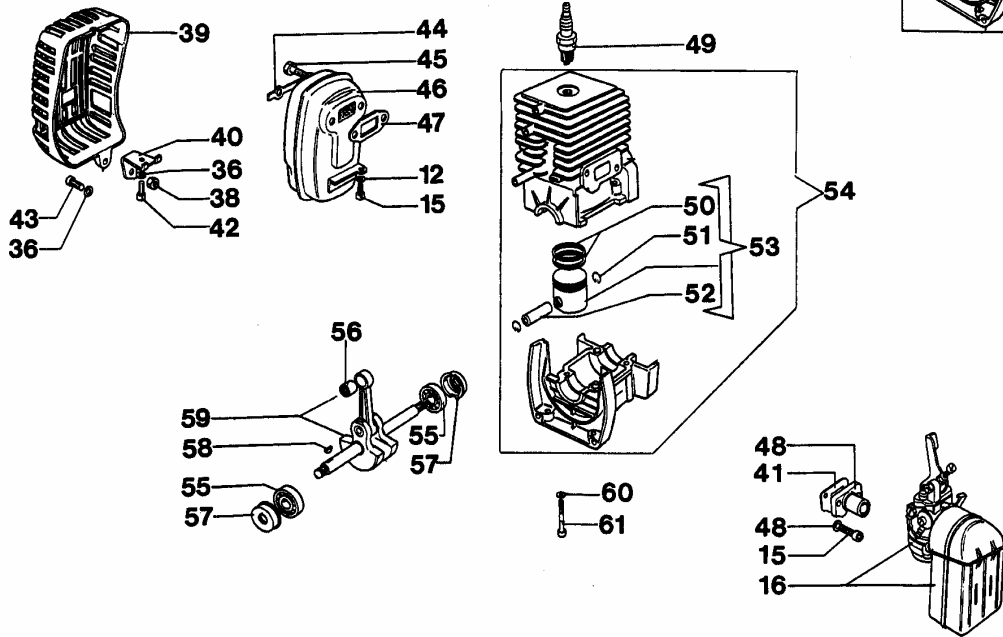

MOTORE - ENGINE
MOTEUR - MOTOR

ISSA

mod. DW 30S

IA 100

MOTORE - ENGINE
MOTEUR - MOTOR

ISSA

mod. DW 30S

IA100