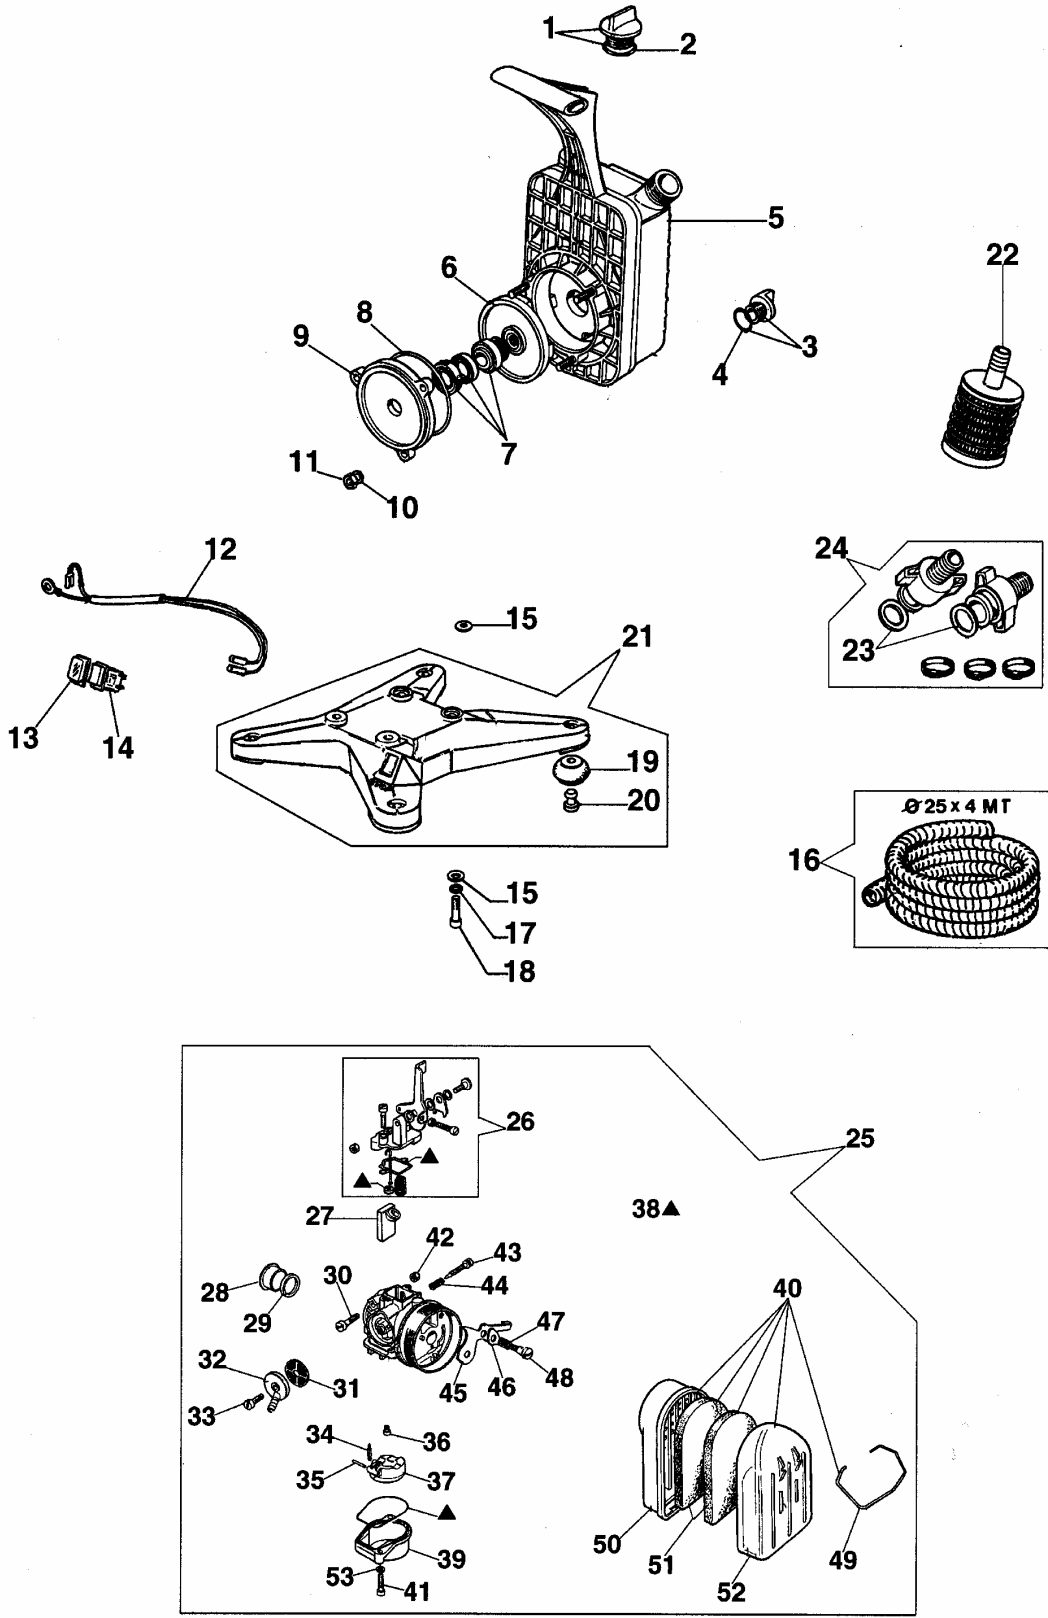

POMPA - PUMP - POMPE
BOMBA - PUMPE

ISSA

mod. DW 30S

IA 100

POMPA - PUMP - POMPE
BOMBA - PUMPE

ISSA

mod. DW 30S

IA100