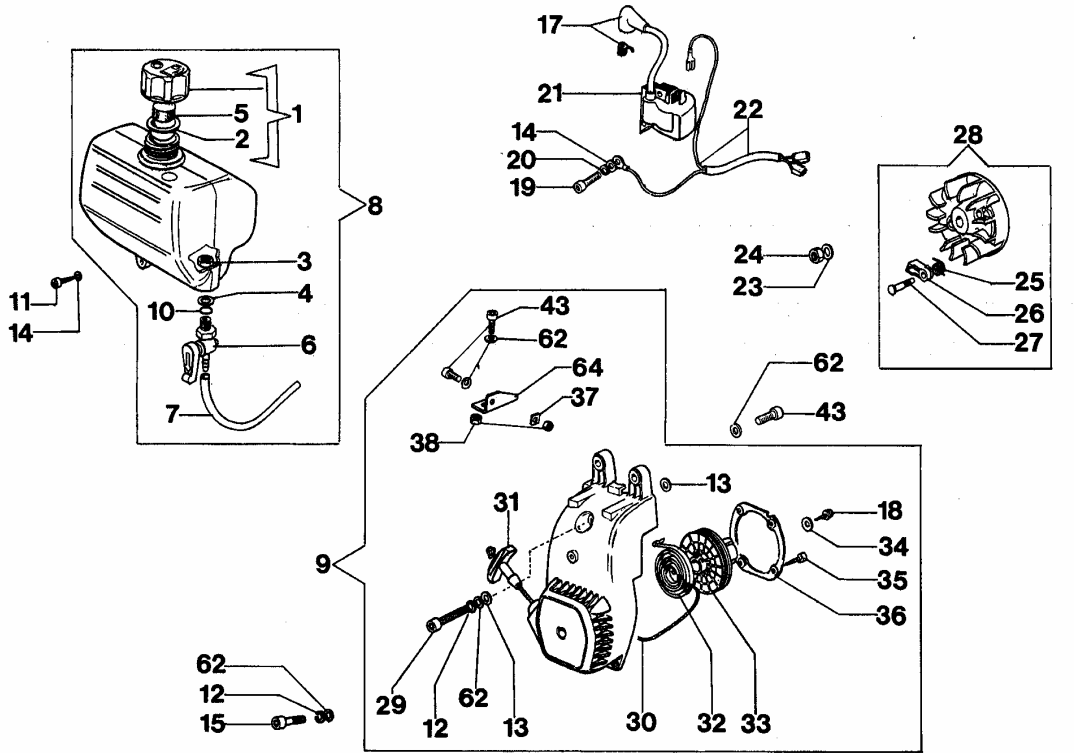

MOTORE - ENGINE
MOTEUR - MOTOR

ISSA

mod. DW 30S

IA 100

MOTORE - ENGINE
MOTEUR - MOTOR

ISSA

mod. DW 30S

IA100